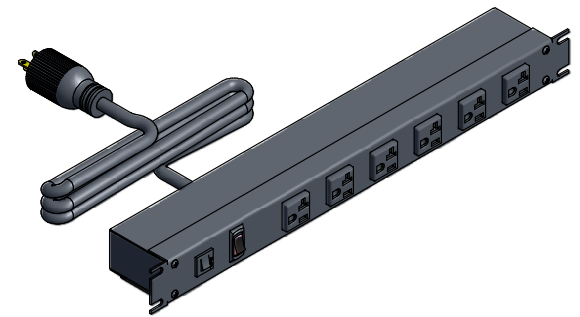

ASSEMBLY - VIEW FROM FRONT

ASSEMBLY - VIEW FROM BOTTOM

ISOMETRIC VIEW

ASSEMBLY - VIEW FROM SIDE

1589H6F1BKRF
Finish - Front - Black Painted Steel
Back - Black Painted Steel
Rated - 125 VAC, 60 Hz, 20 Amps
Approvals - CSA Certified Standards C22.2 (No. 21-95, 42-99)
- UL Recognized Standard UL1363
Cord Length
1589H6F1BKRF - 6' Foot Power Cord (NEMA 5-20P)
1589H6G1BKRF - 15' Foot Power Cord (NEMA 5-20P)