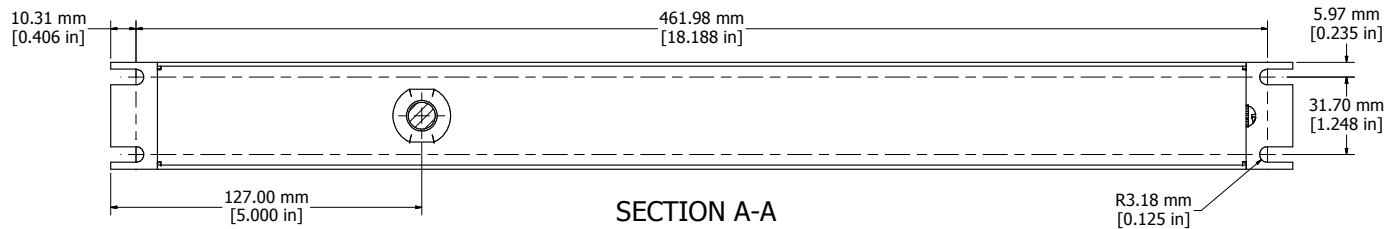

ASSEMBLY - VIEW FROM FRONT

ASSEMBLY - VIEW FROM BOTTOM

ISOMETRIC VIEW

ASSEMBLY - VIEW FROM SIDE

1589H6F1BKRF
Finish - Front - Black Painted Steel
Back - Black Painted Steel
Rated - 125 VAC, 60 Hz, 20 Amps
Approvals - CSA Certified Standards C22.2 (No. 21-95, 42-99)
- UL Recognized Standard UL1363
Cord Length
1589H6F1BKRF - 6' Foot Power Cord (NEMA 5-20P)
1589H6G1BKRF - 15' Foot Power Cord (NEMA 5-20P)