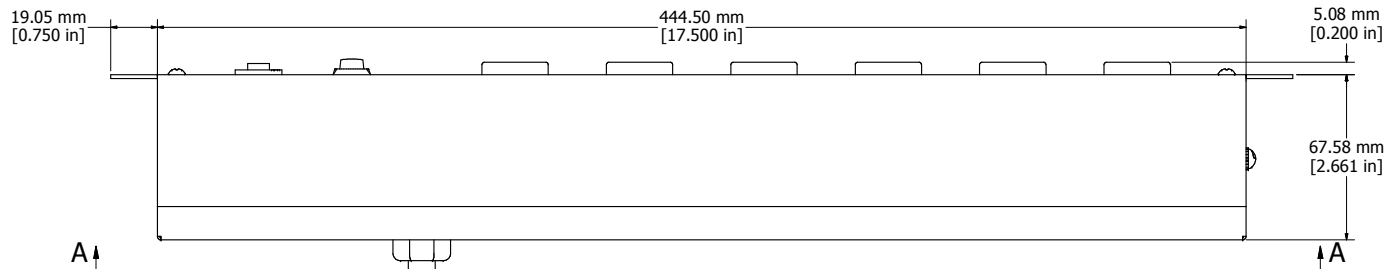

ASSEMBLY - VIEW FROM FRONT

ASSEMBLY - VIEW FROM BOTTOM

ISOMETRIC VIEW

ASSEMBLY - VIEW FROM SIDE

1589H6F1BKRF
Finish - Front - Black Painted Steel
Back - Black Painted Steel
Rated - 125 VAC, 60 Hz, 20 Amps
Approvals - CSA Certified Standards C22.2 (No. 21-95, 42-99)
- UL Recognized Standard UL1363
Cord Length
1589H6F1BKRF - 6' Foot Power Cord (NEMA 5-20P)
1589H6G1BKRF - 15' Foot Power Cord (NEMA 5-20P)