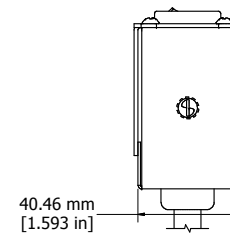

ASSEMBLY - VIEW FROM FRONT

ASSEMBLY - VIEW FROM BOTTOM

ISOMETRIC VIEW

ASSEMBLY - VIEW FROM SIDE

1589H6F1BKRF
Finish - Front - Black Painted Steel
Back - Black Painted Steel
Rated - 125 VAC, 60 Hz, 20 Amps
Approvals - CSA Certified Standards C22.2 (No. 21-95, 42-99)
- UL Recognized Standard UL1363
Cord Length
1589H6F1BKRF - 6' Foot Power Cord (NEMA 5-20P)
1589H6G1BKRF - 15' Foot Power Cord (NEMA 5-20P)