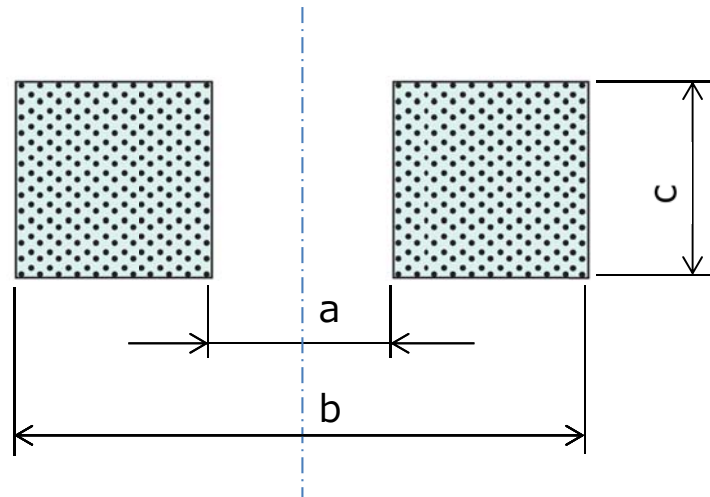

Voltage Step-up Coils (ELT3KN type)

Recommended land pattern dimensions

(Unit : mm)

Dimensions Code	a	b	c
A	3.6	6.2	1.2
B	3.6	6.2	1.2
C	3.6	6.2	1.2
D	3.6	6.2	1.2
E	3.3	5.2	1.2
H	3.3	5.2	1.2