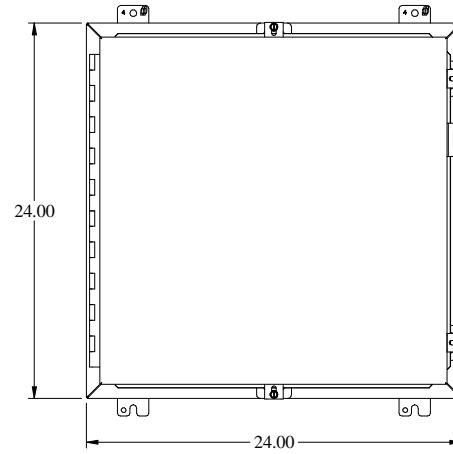

PART No. 1418N4SSJ8

for more information visit
www.hammfg.com

Data subject to change without notice

Isometric drawing Not to Scale

ISOMETRIC VIEW

TOP VIEW

INNER PANEL

BACK VIEW

SIDE VIEW

FRONT VIEW

SIDE VIEW

BOTTOM VIEW