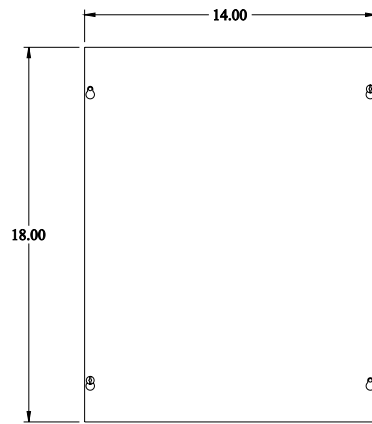

PART No. CS18143

for more information visit

www.hammfg.com

Data subject to change without notice

Isometric drawing Not to Scale

TOP VIEW

ISOMETRIC VIEW

SIDE VIEW

FRONT VIEW

SIDE VIEW

BOTTOM VIEW