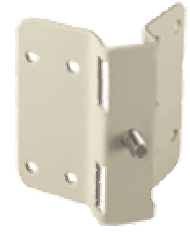

Vises, Work Holding Tools

PanaPress. Mini Arbor Press

Mobile Electronics Mounts

InDash Custom Dash Mounts

iPod-iPhone Holders-Mounts

Smartphone Accessories

Smartphone Screen Protectors

CCTV, Security Camera Mounts

Audio/Video Mounts

Model: 865W Corner/Pipe Base (Cream)

- Perfect for external corners of wall joints or strapped to pipes at least 1.25" (31.8mm) in diameter (straps not included). Face is 0.75" (19.1mm) wide; height is 2.875" (73.0mm)
- Corner Clamp slots accept max. strap width: 0.75" (19mm); holes dia. 0.2" (5mm)
- 1/4-20 mounting stud