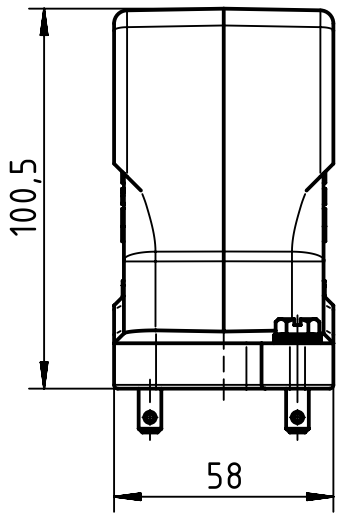

1 2 3 4 5 6

A

B

C

D

X (2:1)

	All Dimensions in mm Original Size DIN A4		Scale 1:2	Free size tol.		Ref.	
						Sub.	
	All rights reserved		Created by RULLKOETTER	Inspected by SCHNIEDER	Standardisation TIEMANNA	Date 2014-02-17	State Final Release
	Department EL PD - DE		Title Han 6HPR HSE-Pg16-Toggle lock			Doc-Key / ECM-Nr. 100208577/UGD/004/A 500000071789	
HARTING Electric GmbH & Co. KG D-32339 Espelkamp			Type TB	Number 09 40 006 0501		Rev. A	Page 1/1