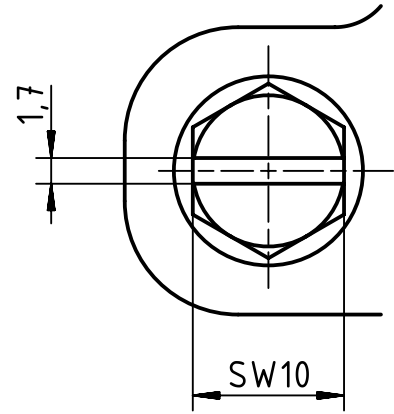

1 2 3 4 5 6

A

B

C

D

X (2:1)

	All Dimensions in mm Original Size DIN A4		Scale 1:2	Free size tol.		Ref.	
						Sub.	
	All rights reserved		Created by RULLKOETTER	Inspected by SCHNIEDER	Standardisation TIEMANNA	Date 2014-02-17	State Final Release
	Department EL PD - DE		Title Han 6HPR HSE-Pg16-Toggle lock			Doc-Key / ECM-Nr. 100208577/UGD/004/A 500000071789	
HARTING Electric GmbH & Co. KG D-32339 Espelkamp			Type TB	Number 09 40 006 0501		Rev. A	Page 1/1