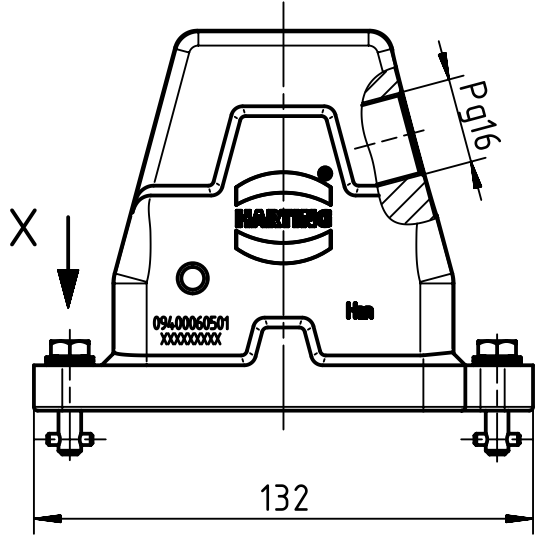

1 2 3 4 5 6

A

B

C

D

X (2:1)

	All Dimensions in mm Original Size DIN A4		Scale 1:2	Free size tol.		Ref.	
						Sub.	
	All rights reserved		Created by RULLKOETTER	Inspected by SCHNIEDER	Standardisation TIEMANNA	Date 2014-02-17	State Final Release
	Department EL PD - DE		Title Han 6HPR HSE-Pg16-Toggle lock			Doc-Key / ECM-Nr. 100208577/UGD/004/A 500000071789	
HARTING Electric GmbH & Co. KG D-32339 Espelkamp			Type TB	Number 09 40 006 0501		Rev. A	Page 1/1