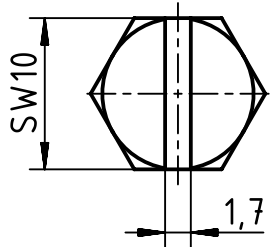

X (2:1)

Panel cut out (1:2)

	All rights reserved Department EL PD - CN HARTING (Zhuhai) Manufacturing Co., Ltd. 519085 Zhuhai, China	All Dimensions in mm Original Size DIN A4	Scale 1:1	Free size tol.	Ref. Sub.
		Created by LONGL	Inspected by WENE	Standardisation SCHMIDTM	Date 2017-03-20
Title Han 10HP Direct/M-HTE-M40					Doc-Key / ECM-Nr. 100663880/UGD/005/C 500000116977
Type TB		Number 19 39 710 0448			Rev. C
					Page 1/1