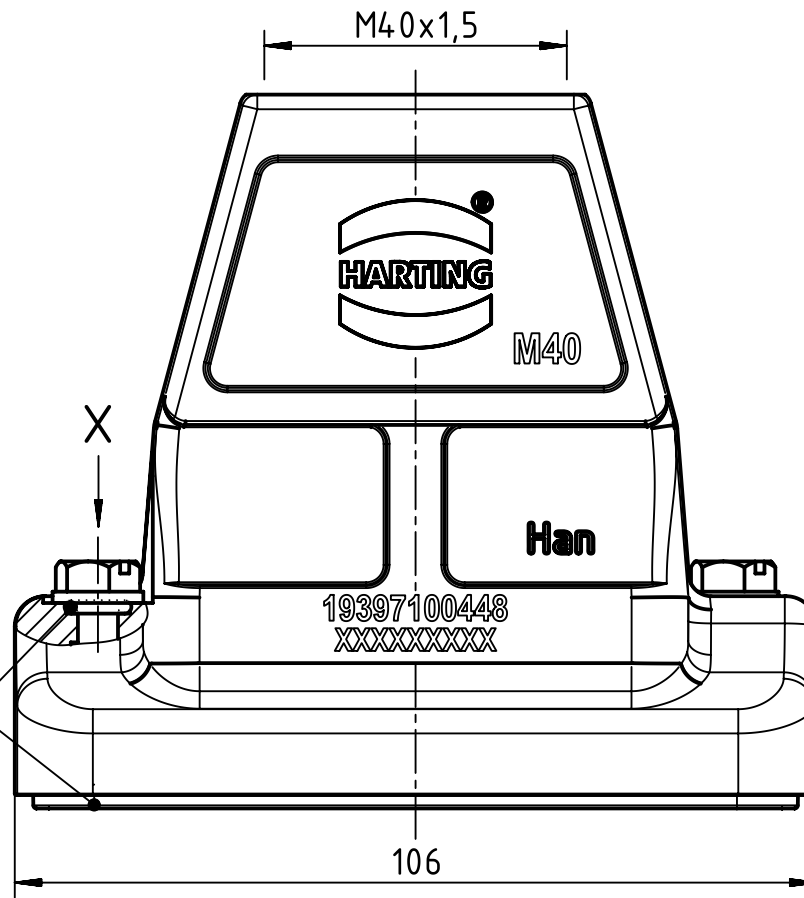

X (2:1)

Panel cut out (1:2)

	All rights reserved Department EL PD - CN HARTING (Zhuhai) Manufacturing Co., Ltd. 519085 Zhuhai, China	All Dimensions in mm Original Size DIN A4	Scale 1:1	Free size tol.	Ref. Sub.
		Created by LONGL	Inspected by WENE	Standardisation SCHMIDTM	Date 2017-03-20
Title Han 10HP Direct/M-HTE-M40					Doc-Key / ECM-Nr. 100663880/UGD/005/C 500000116977
Type TB		Number 19 39 710 0448			Rev. C
					Page 1/1