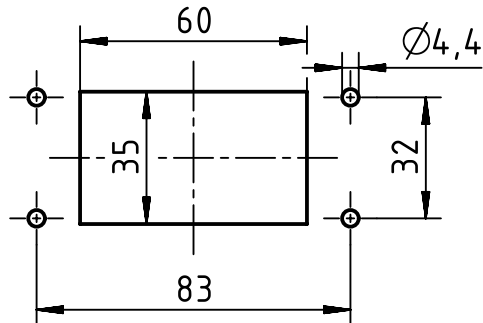

X (2:1)

Panel cut out (1:2)

	All rights reserved Department EL PD - CN HARTING (Zhuhai) Manufacturing Co., Ltd. 519085 Zhuhai, China	All Dimensions in mm Original Size DIN A4	Scale 1:1	Free size tol.	Ref. Sub.
		Created by LONGL	Inspected by WENE	Standardisation SCHMIDTM	Date 2017-03-20
Title Han 10HP Direct/M-HTE-M40					Doc-Key / ECM-Nr. 100663880/UGD/005/C 500000116977
Type TB		Number 19 39 710 0448			Rev. C
					Page 1/1