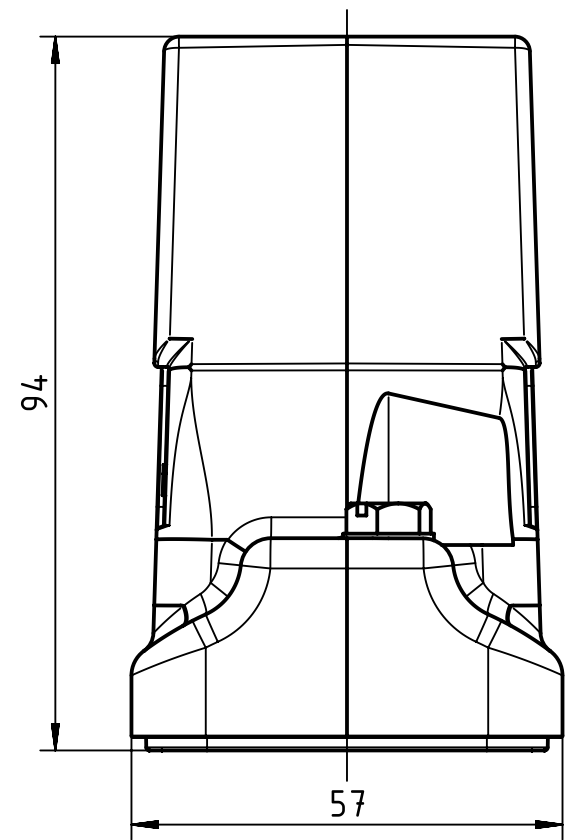

X (2:1)

Panel cut out (1:2)

	All rights reserved Department EL PD - CN HARTING (Zhuhai) Manufacturing Co., Ltd. 519085 Zhuhai, China	All Dimensions in mm Original Size DIN A4	Scale 1:1	Free size tol.	Ref. Sub.
		Created by LONGL	Inspected by WENE	Standardisation SCHMIDTM	Date 2017-03-20
Title Han 10HP Direct/M-HTE-M40					Doc-Key / ECM-Nr. 100663880/UGD/005/C 500000116977
Type TB		Number 19 39 710 0448			Rev. C
					Page 1/1