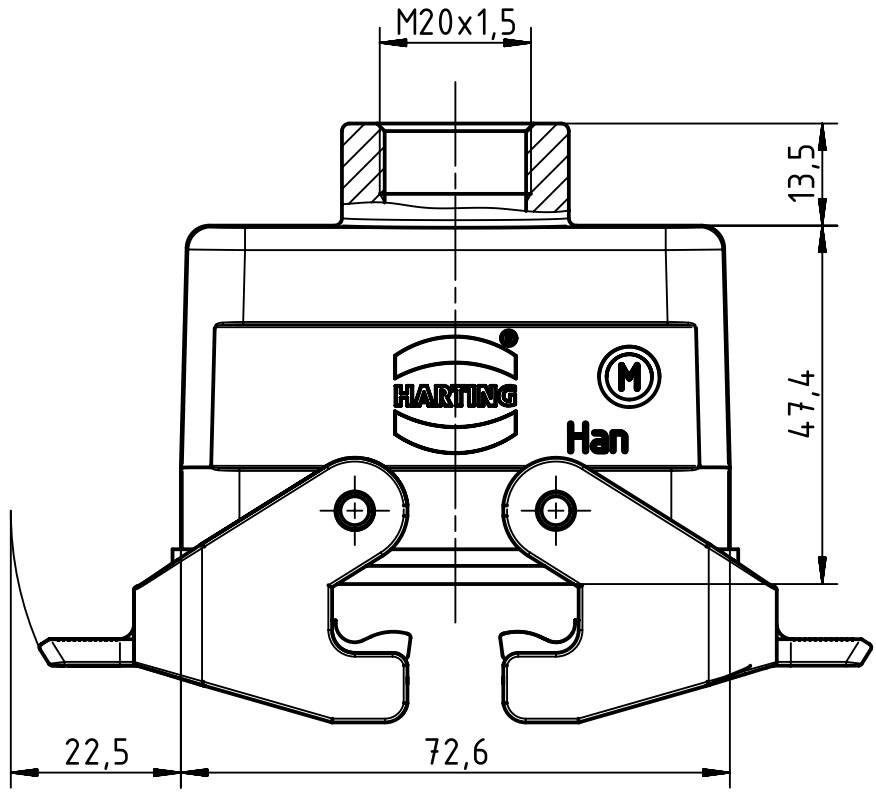

A

B

C

D

	All Dimensions in mm Original Size DIN A4		Scale 1:1	Free size tol.		Ref.
						Sub.
	All rights reserved		Created by RULLKOETTER	Inspected by BERGHORN	Standardisation TIEMANNA	Date 2013-08-14
	Department EL PD - DE		Title Han B Hood Coupler LC M20			State Final Release
HARTING Electric GmbH & Co. KG D-32339 Espelkamp			Type TB	Number 19 30 010 1730		Doc-Key / ECM-Nr. 100192188/UGD/004/A 500000065375
					Rev. A	Page 1/1