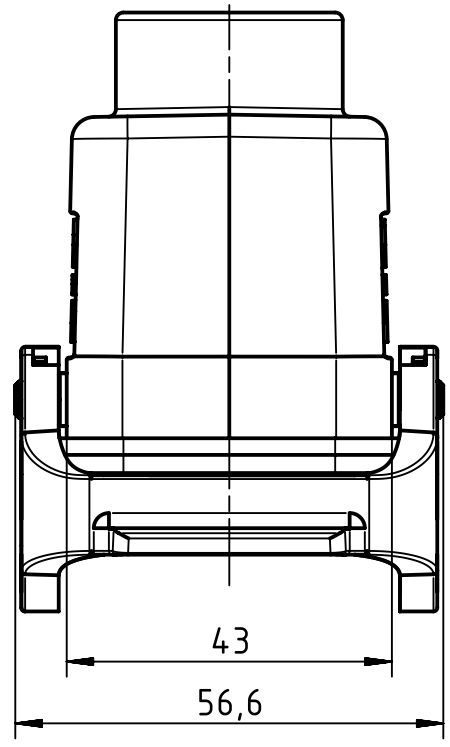

A

B

C

D

	All Dimensions in mm Original Size DIN A4		Scale 1:1	Free size tol.		Ref.
						Sub.
	All rights reserved		Created by RULLKOETTER	Inspected by BERGHORN	Standardisation TIEMANNA	Date 2013-08-14
	Department EL PD - DE		Title Han B Hood Coupler LC M20			State Final Release
HARTING Electric GmbH & Co. KG D-32339 Espelkamp			Type TB	Number 19 30 010 1730		Doc-Key / ECM-Nr. 100192188/UGD/004/A 500000065375
					Rev. A	Page 1/1