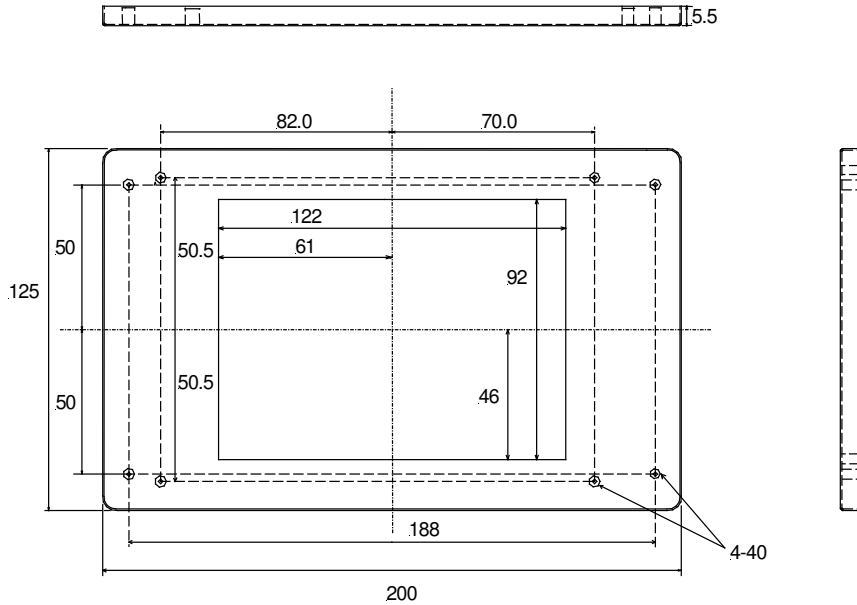

Amulet BZ-AOB5 Bezel

Use this template (reverse side) when installing the bezel & module into a Cabinet, housing, or wall cavity.

Contact DevSupport@Amulettechnologies.com for further information

Material : Steel
Finish : Grey Powder Coat
Dimensions in mm