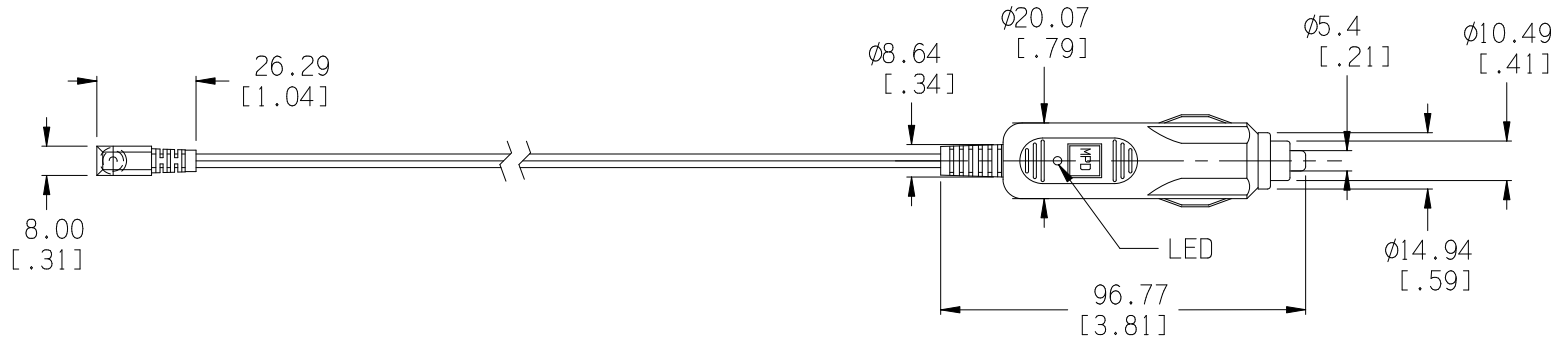

Date	SYM	REVISION RECORD	AUTH	DR.	CK.
7/11/08	A	CORD SIZE 18 AWG WAS 22 AWG	T.B.	B.S.	
08/28/14	B	UPDATED TO ROHS 2 COMPLIANT	T.B.	B.S.	
06/03/16	C	REMOVED CORD DIM. FROM DRAWING	T.B.	B.S.	

BILL OF MATERIAL			Tolerance (Inches)	MPD Memory Protection Devices, Inc. 200 Broad Hollow Road, Farmingdale, New York 11735	
PART #	QTY.	DESCRIPTION		Scale	Drawn By B.S.
APP-001	1	CIGARETTE PLUG FOR 21 OR 22.2mm DIA. SOCKETS	Decimal		Approved By T.B.
PLUG	1	DC MOLDED PLUG, 2.5 x 5.5mm	±.5 (.020)		
FUSE	1	3AG (6.35 x 30mm), 3 AMP.	Fractional	Title AUTO POWER CORD SET, 13' W/3 AMP FUSE, RED LED, RIGHT ANGLE 2.5mm DC PLUG	
CORD	1	UL AWM 2468, 18 AWG, 80°C, UL-VW-1	± .8 (.030)	Date 06/03/16	Drawing Number BK-6048
NOTE: ROHS 2 COMPLIANT			Angular ± 3°		