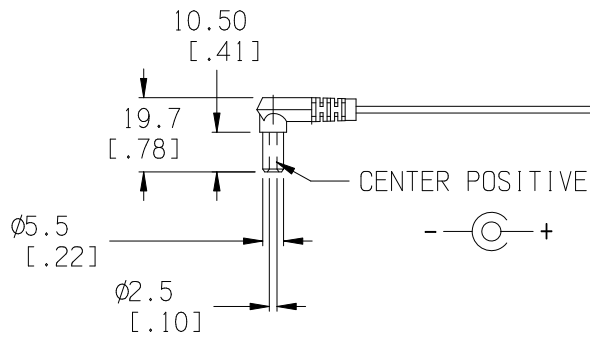

Date	SYM	REVISION RECORD	AUTH	DR.	CK.
7/11/08	A	CORD SIZE 18 AWG WAS 22 AWG	T.B.	B.S.	
08/28/14	B	UPDATED TO ROHS 2 COMPLIANT	T.B.	B.S.	
06/03/16	C	REMOVED CORD DIM. FROM DRAWING	T.B.	B.S.	

BILL OF MATERIAL			Tolerance (Inches)	MPD Memory Protection Devices, Inc. 200 Broad Hollow Road, Farmingdale, New York 11735	
PART #	QTY.	DESCRIPTION		Scale	Drawn By B.S.
APP-001	1	CIGARETTE PLUG FOR 21 OR 22.2mm DIA. SOCKETS	Decimal		Approved By T.B.
PLUG	1	DC MOLDED PLUG, 2.5 x 5.5mm	±.5 (.020)		
FUSE	1	3AG (6.35 x 30mm), 3 AMP.	Fractional	Title AUTO POWER CORD SET, 13' W/3 AMP FUSE, RED LED, RIGHT ANGLE 2.5mm DC PLUG	
CORD	1	UL AWM 2468, 18 AWG, 80°C, UL-VW-1	± .8 (.030)	Date 06/03/16	Drawing Number BK-6048
NOTE: ROHS 2 COMPLIANT			Angular ± 3°		