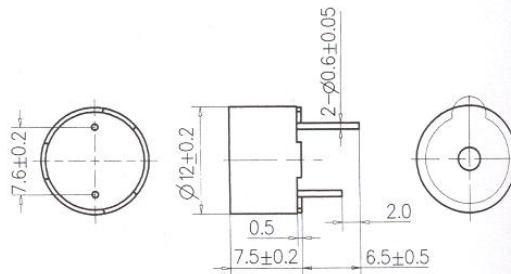

Product Data Sheet Part No. WST-1201 UX Washable Type

(self drive circuit)

DIMENSIONS

UNIT : mm
TOLERANCE : ±0.3
HOUSING MATERIAL : PBT

Type	Unit	
Rated Voltage	(Vdc)	1.5
Operating Voltage	(Vdc)	1.4~2
Rated Current	(mA)	< 25
Sound Output at 10cm	(dB)	> 75
Resonance Frequency	(Hz)	2300±500
Response Time	(Ms)	< 25
Operating Temp	(C)	-20+70
Storage Temp	(C)	-25+80
Weight	(g)	2
Dimension	mm	12 x H7.5
*Value applying rated voltage (DC)		
*distance for measurement 10cm		
*WST-12XXBX: 3100 Hz		