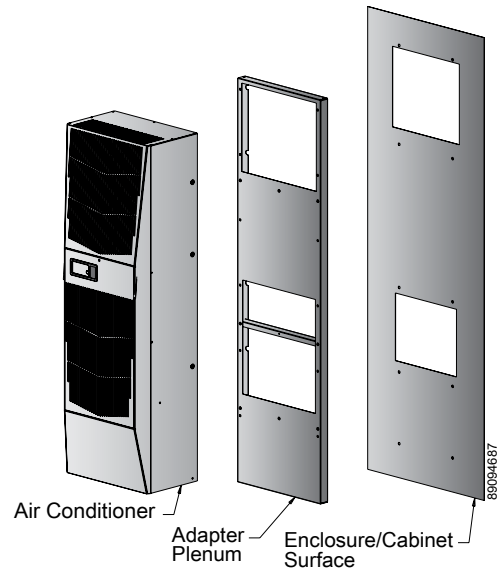

**HOFFMAN® EASY SWAP ADAPTOR PLENUMS FOR AIR CONDITIONERS**

**INDUSTRY STANDARDS**

Maintains NEMA Type 12 rating when properly installed on a Type 12 enclosure.

NEMA Type 12  
IP 54

**APPLICATION**

When existing air conditioners are damaged or have reached end-of-life, EASY SWAP Adaptor Plenums provide a quick and easy means for attaching newer Hoffman® air conditioners to the cut-out left on the enclosure.

**FEATURES**

- No modification of the enclosure required - designed to match the enclosure cut-out and mounting holes of the air conditioner being replaced
- Plenum design allows for optimum air flow (vs. a flat plate that can block the air intake and air outtake left by the older air conditioner)
- Gasket included