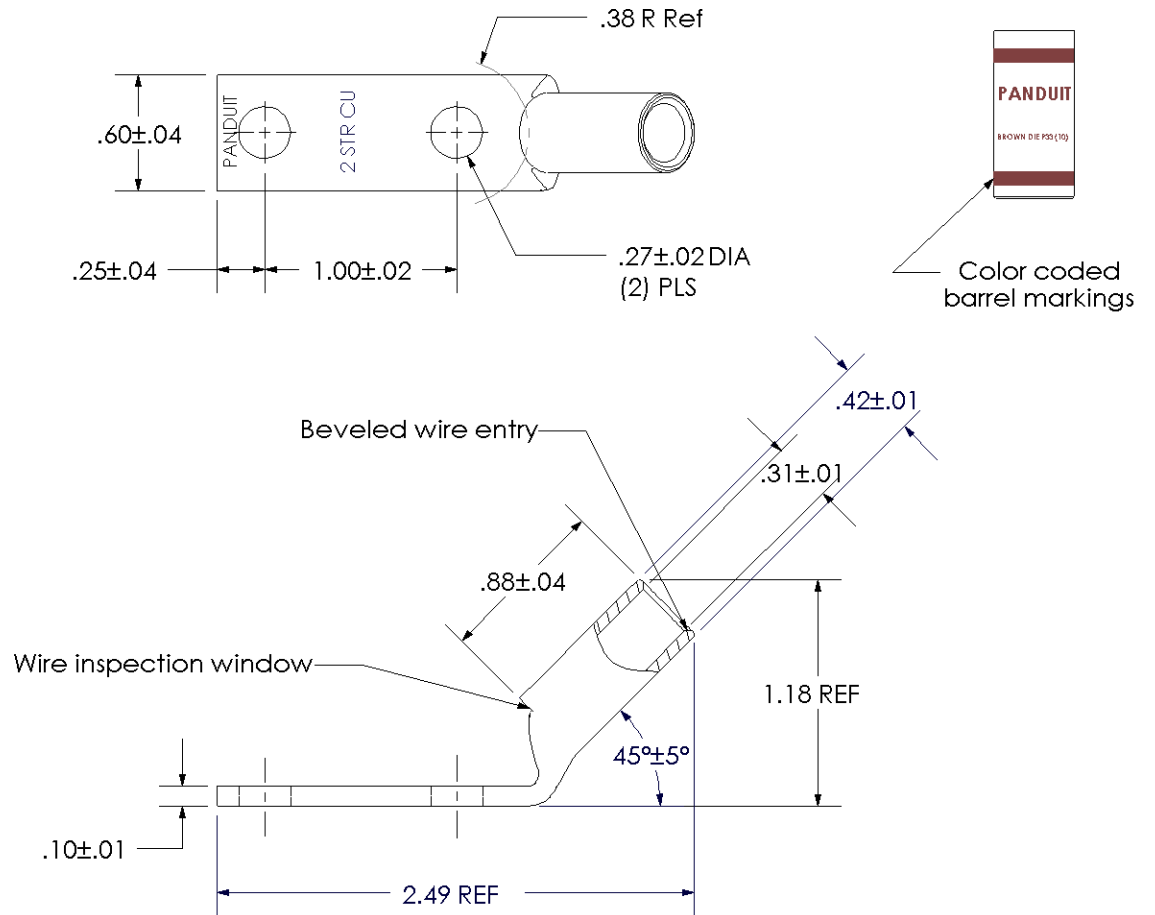

THIS COPY IS PROVIDED ON A RESTRICTED BASIS AND IS NOT TO BE USED IN ANY WAY DETRIMENTAL TO THE INTERESTS OF PANDUIT CORP.

Material	High Conductivity Seamless Copper Tube
Plating	Electro-Tin
Wire Size	2 AWG
Wire Type	Stranded Copper; Class B: Compact, Compressed or Concentric, Class C: Concentric
Wire Strip Length	15/16 in.
Stud Size	1/4 in.
UL Listed Wire Connector	Yes, for applications up to 35kv. Consult cable manufacturer for voltage stress relief instructions with applications greater than 2000 volts.
UL Temperature Rating	90° C
C.S.A Certified Wire Connector	Yes
Panduit Color Code on Barrel	BROWN
Panduit Die Index No. on Barrel	P33
Alternate Industry Die Index No. ( ) on Barrel	(10)

CERTIFIED

LISTED Wire Connector

00	7/02	SAB	DRL	RELEASED	10344
REV	DATE	BY	CHK	DESCRIPTION	ECN

**PANDUIT CORP. TINLEY PARK, ILLINOIS**

LCD2-14DH-Q  
Copper Lug - Two-Hole, Standard Barrel, 45° Angle Tongue

SCALE N/A

DRAWING NO / CAD FILE

LCD2-14DH-CUST