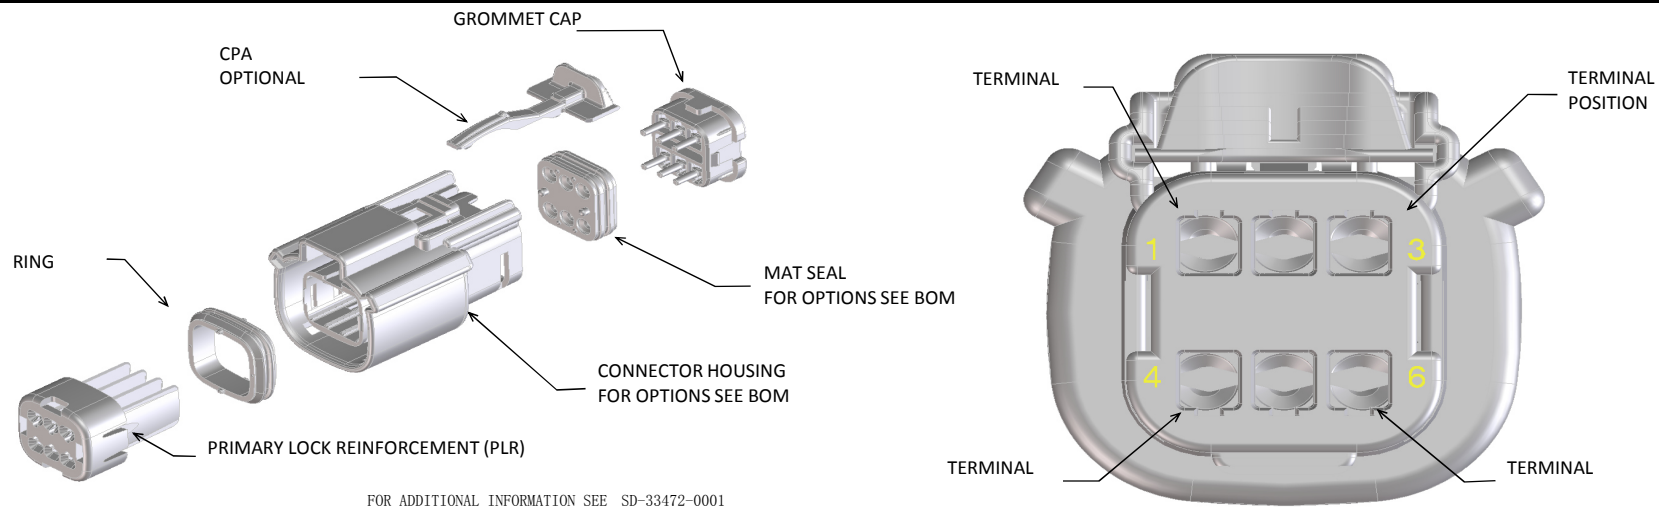

MX150 RECEPTACLE 2X3 SEALED ASSEMBLY MAT SEAL
BOM AND PIN OUT SHEET

ABBREVIATION	DESCRIPTION	COLOR	MATERIAL
A-BLK	HOUSING, KEYING OPTION A	BLACK	SPS/NYLON GF20
B-LG	HOUSING, KEYING OPTION B	LIGHT GRAY	SPS/NYLON GF20
C-BR	HOUSING, KEYING OPTION C	BROWN	SPS/NYLON GF20
D-GR	HOUSING, KEYING OPTION D	GREEN	SPS/NYLON GF20
C-DG	HOUSING, KEYING OPTION C	DARK GRAY	SPS/NYLON GF20
D-SG	HOUSING, KEYING OPTION D	STONE GRAY	SPS/NYLON GF20
A-YW	HOUSING, KEYING OPTION A	YELLOW	SPS/NYLON GF20
A-BLK-CLIP	HOUSING, KEYING OPTION A WITH CLIPSLOT	BLACK	SPS/NYLON GF20
B-LG-CLIP	HOUSING, KEYING OPTION B WITH CLIPSLOT	LIGHT GRAY	SPS/NYLON GF20
C-BR-CLIP	HOUSING, KEYING OPTION C WITH CLIPSLOT	BROWN	SPS/NYLON GF20
D-GR-CLIP	HOUSING, KEYING OPTION D WITH CLIPSLOT	GREEN	SPS/NYLON GF20
C-DG-CLIP	HOUSING, KEYING OPTION C WITH CLIPSLOT	DARK GRAY	SPS/NYLON GF20
D-SG-CLIP	HOUSING, KEYING OPTION D WITH CLIPSLOT	STONE GRAY	SPS/NYLON GF20
A-SG-CLIP	HOUSING, KEYING OPTION A WITH CLIPSLOT	YELLOW	SPS/NYLON GF20
GC	GROMMET CAP	BLACK	SPS/NYLON GF20
PLR	PLR	NATURAL	SPS/NYLON GF20
CPA	CPA	RED	PBT GF30
M	MAT SEAL	LIGHT BLUE	INHERENTLY LUBRICATED SILICONE
R	RING SEAL	RUST RED	INHERENTLY LUBRICATED SILICONE

FOR ADDITIONAL INFORMATION SEE SD-33472-0001