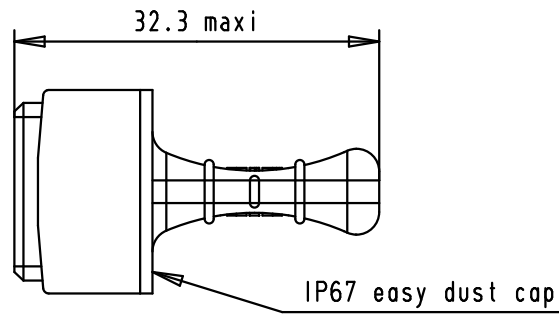

5

4

3

2

1

D

C

B

A

				Dat.	Name	 All Dim. in mm Orig. Size DIN A 4	HARTING Push-Pull easy protection cover for device side, IP65/67, without fixing cord	Maßstab/ Scale 1.5:1
			Detail.	19/02/09	AB			
			Insp.					
			Stand.					
36088	28/07/10	AB	HARTING EURL				TB 09 45 845 0009.024	Blatt/ Page 1 / 1
35661	19/02/09	AB	F-95972 Paris					
Mod.	Dat.	Name