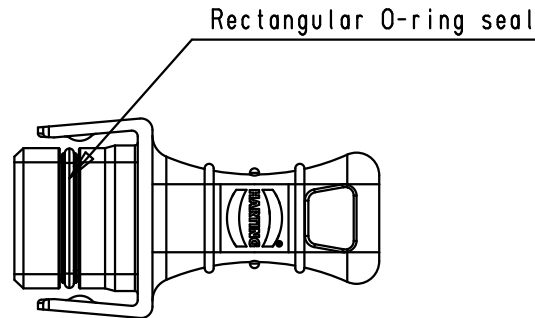

5

4

3

2

1

D

C

B

A

				Dat.	Name	 All Dim. in mm Orig. Size DIN A 4	HARTING Push-Pull easy protection cover for device side, IP65/67, without fixing cord	Maßstab/ Scale 1.5:1
			Detail.	19/02/09	AB			
			Insp.					
			Stand.					
36088	28/07/10	AB	HARTING EURL				TB 09 45 845 0009.024	Blatt/ Page 1 / 1
35661	19/02/09	AB	F-95972 Paris					
Mod.	Dat.	Name