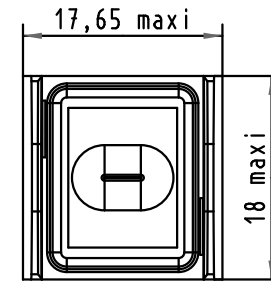

5

4

3

2

1

D

C

B

A

				Dat.	Name	 All Dim. in mm Orig. Size DIN A 4	HARTING Push-Pull easy protection cover for device side, IP65/67, without fixing cord	Maßstab/ Scale 1.5:1
			Detail.	19/02/09	AB			
			Insp.					
			Stand.					
36088	28/07/10	AB	HARTING EURL				TB 09 45 845 0009.024	Blatt/ Page 1 / 1
35661	19/02/09	AB	F-95972 Paris					
Mod.	Dat.	Name						