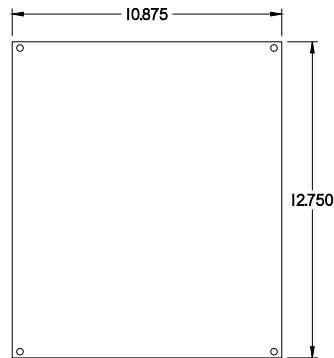

PART No. 1414N4PHM6

for more information visit
www.hammfg.com

Data subject to change without notice

TOP VIEW

ISOMETRIC VIEW

BACK VIEW

LEFT SIDE VIEW

FRONT VIEW

RIGHT SIDE VIEW

INNER PANEL

BOTTOM VIEW