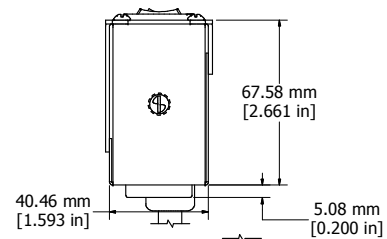

ASSEMBLY - VIEW FROM FRONT

ISOMETRIC VIEW

ASSEMBLY - VIEW FROM BOTTOM

ASSEMBLY - VIEW FROM SIDE

SECTION A-A

1583H6A1BK	
Finish - Front	Black Painted Steel
Back	Black Painted Steel
Rated	125 VAC, 60 Hz, 15 Amps
Approvals	CSA Certified Standards C22.2 (No. 21-95, 42-99) - UL Recognized Standard UL1363
Colours & Cord Length	
1583H6A1BK	- Black w/ 6' Foot Power Cord (NEMA 5-15P)
1583H6A1-ASA	61 Grey w/ 6' Foot Power Cord (NEMA 5-15P)
1583H6B1BK	- Black w/ 15' Foot Power Cord (NEMA 5-15P)
1583H6B1-ASA	61 Grey w/ 15' Foot Power Cord (NEMA 5-15P)