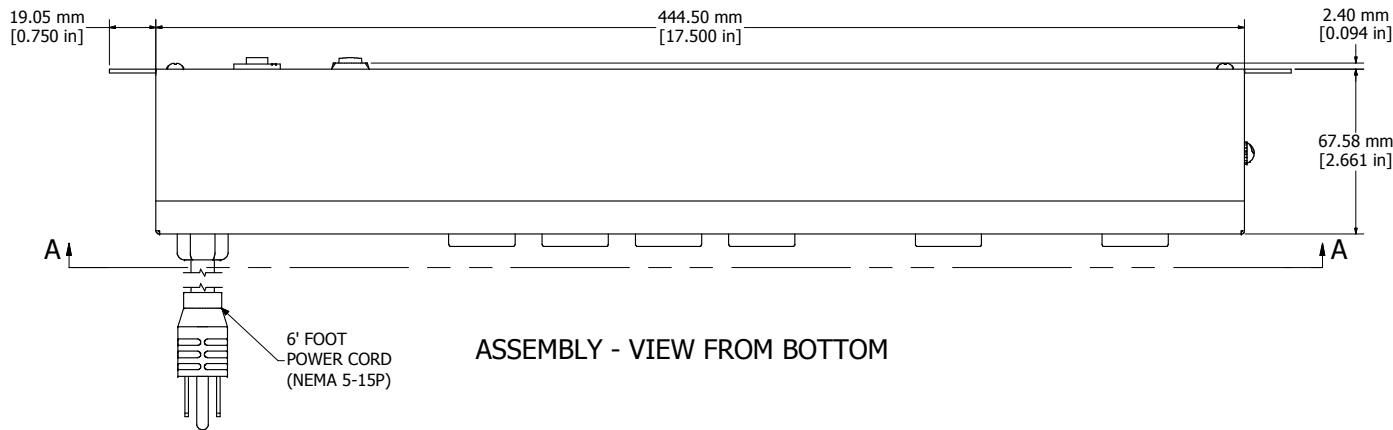

ASSEMBLY - VIEW FROM FRONT

ISOMETRIC VIEW

ASSEMBLY - VIEW FROM BOTTOM

ASSEMBLY - VIEW FROM SIDE

SECTION A-A

1583H6A1BK	
Finish - Front	Black Painted Steel
Back	Black Painted Steel
Rated	125 VAC, 60 Hz, 15 Amps
Approvals	CSA Certified Standards C22.2 (No. 21-95, 42-99) - UL Recognized Standard UL1363
Colours & Cord Length	
1583H6A1BK	- Black w/ 6' Foot Power Cord (NEMA 5-15P)
1583H6A1-ASA	61 Grey w/ 6' Foot Power Cord (NEMA 5-15P)
1583H6B1BK	- Black w/ 15' Foot Power Cord (NEMA 5-15P)
1583H6B1-ASA	61 Grey w/ 15' Foot Power Cord (NEMA 5-15P)