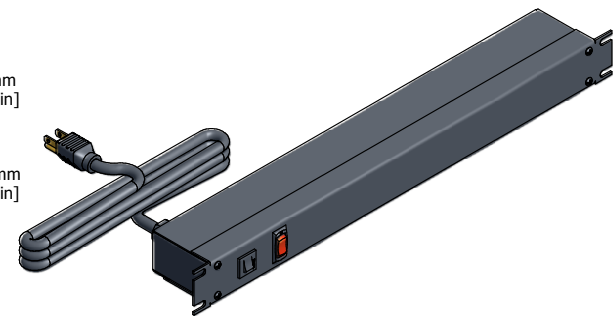

ASSEMBLY - VIEW FROM FRONT

ISOMETRIC VIEW

ASSEMBLY - VIEW FROM BOTTOM

ASSEMBLY - VIEW FROM SIDE

SECTION A-A

1583H6A1BK	
Finish - Front	Black Painted Steel
Back	Black Painted Steel
Rated	125 VAC, 60 Hz, 15 Amps
Approvals	CSA Certified Standards C22.2 (No. 21-95, 42-99) - UL Recognized Standard UL1363
Colours & Cord Length	
1583H6A1BK	- Black w/ 6' Foot Power Cord (NEMA 5-15P)
1583H6A1-ASA	61 Grey w/ 6' Foot Power Cord (NEMA 5-15P)
1583H6B1BK	- Black w/ 15' Foot Power Cord (NEMA 5-15P)
1583H6B1-ASA	61 Grey w/ 15' Foot Power Cord (NEMA 5-15P)