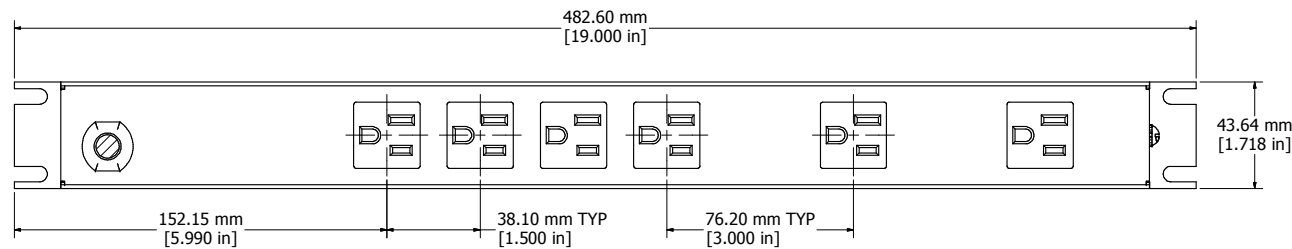

ASSEMBLY - VIEW FROM FRONT

ISOMETRIC VIEW

ASSEMBLY - VIEW FROM BOTTOM

ASSEMBLY - VIEW FROM SIDE

SECTION A-A

1583H6A1BK	
Finish - Front	Black Painted Steel
Back	Black Painted Steel
Rated	125 VAC, 60 Hz, 15 Amps
Approvals	CSA Certified Standards C22.2 (No. 21-95, 42-99) - UL Recognized Standard UL1363
Colours & Cord Length	
1583H6A1BK	- Black w/ 6' Foot Power Cord (NEMA 5-15P)
1583H6A1-ASA	61 Grey w/ 6' Foot Power Cord (NEMA 5-15P)
1583H6B1BK	- Black w/ 15' Foot Power Cord (NEMA 5-15P)
1583H6B1-ASA	61 Grey w/ 15' Foot Power Cord (NEMA 5-15P)