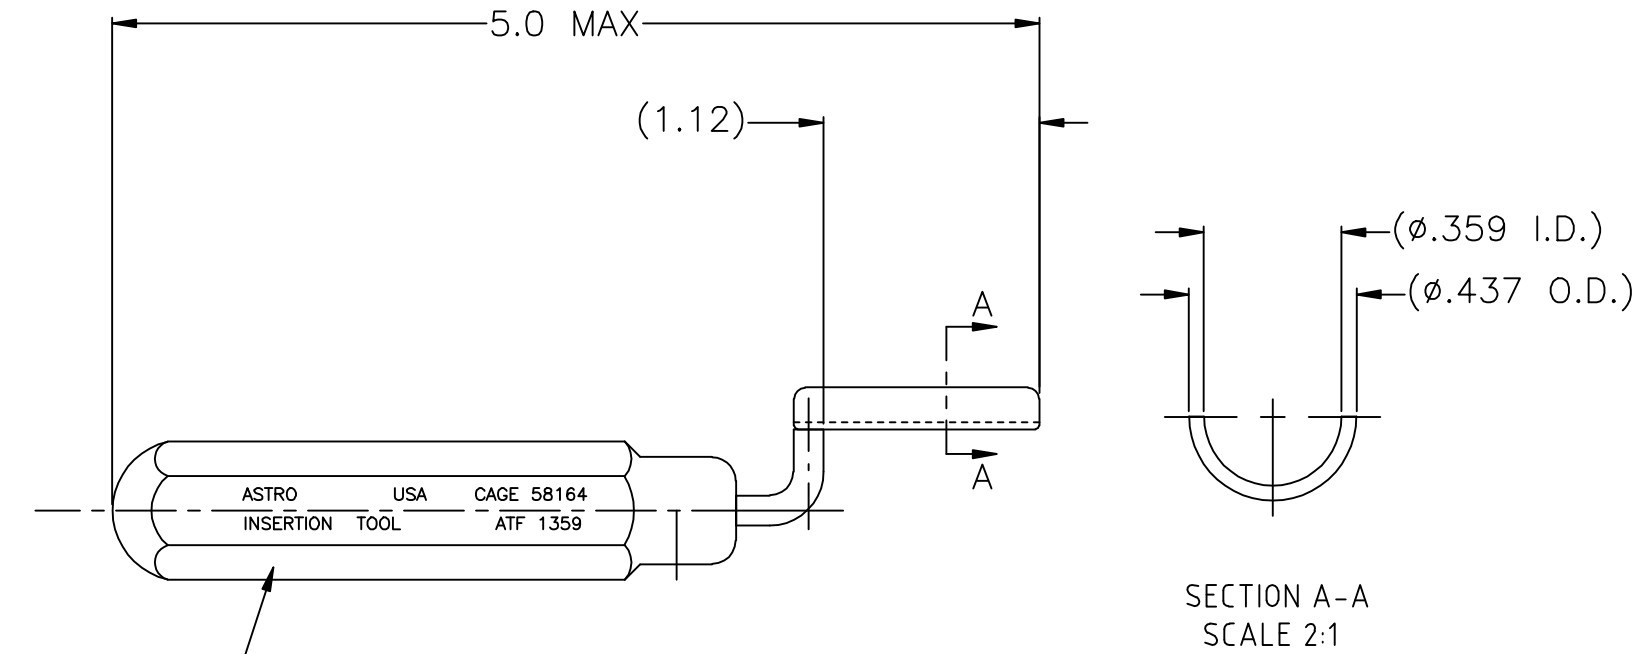

ATF 1359-ENV

**UNCONTROLLED DOCUMENT
WILL NOT BE UPDATED**

2. COLOR CODE: BLUE.

NOTES: 1. THIS IS AN AUTOCAD DRAWING, DO NOT CHANGE MANUALLY.

THESE DRAWINGS, SPECIFICATIONS OR OTHER DATA ARE AND REMAIN, THE PROPERTY OF ASTRO TOOL CORP. AND MUST BE RETURNED UPON REQUEST. THEY CONTAIN INFORMATION OWNED AND/OR DEVELOPED BY ASTRO AT ITS OWN PRIVATE EXPENSE AND MAY NOT BE USED, DUPLICATED OR DISCLOSED TO OTHERS, IN WHOLE OR IN PART FOR DESIGN, MANUFACTURE OR PROCUREMENT WITHOUT THE WRITTEN PERMISSION OF ASTRO TOOL CORP. EACH AND EVERY TIME.					SCALE: N.T.S.	UNLESS OTHERWISE SPECIFIED: DECIMALS: .XXX ± .005 .XX ± .010 .X ± .030 ANGLES: ± 1°	 CAGE 58164 21615 S.W. TUALATIN VALLEY HWY., BEAVERTON OR 97006
					DWN BY: DYO		
REV.	DESCRIPTION	BY	DATE	APR.	APPROVED:	PART NO.	A ATF 1359-ENV
A	NEW RELEASE	DYO	12-27-12	MMK			