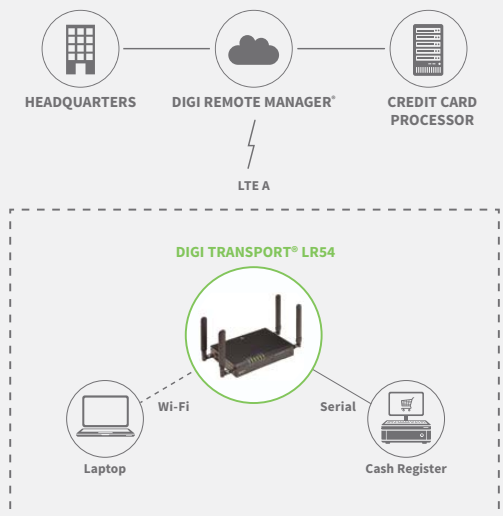

Automated Updates

Digi TransPort LR54 automatically "phones home" to Digi Remote Manager to check for the newest firmware and to pull down any unique configurations.

Security Compliance with Payment Card Industry (PCI) Standards

Additionally, Digi Remote Manager finds and fixes inappropriate or inaccurate configurations before anyone can exploit them. It lets you define a device profile, assign the profile to all devices in a group, and monitor and auto-remediate any variance. It can also restrict incoming traffic to only allow secure connections, eliminating unencrypted or potentially compromised connections.

Network Autonomy

In situations where it is simply easier to "bring your own network" rather than tapping into an existing network, Digi TransPort LR54 is a turnkey, simple solution.

Extreme Network Security

Gain peace of mind through Digi's PCI-certified Digi Remote Manager, firewall, built-in-VPN and 256 bit AES encryption. Digi TrustFence device security framework addresses common security vulnerabilities of remote devices, from authenticated boot and secure device access, to user validation and data encryption.

LTE-A speed: 300 Mbps
2x faster than
conventional LTE in
real world testing

The Digi solution for branch and distributed site networking: Fast. Durable. Secure.

For more information about Digi TransPort LR54, visit www.digi.com/transporthr54

www.digi.com

877-912-3444 | 952-912-3444

DIGI