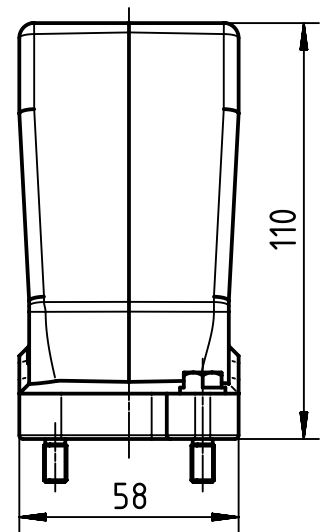

X (2:1)

	All Dimensions in mm Original Size DIN A4		Scale 1:2	Free size tol.		Ref. Sub. TB 19 40 024 0433 v. 10.01.11	
		All rights reserved Department EL PD - DE	Created by FINKEV	Inspected by GERB	Standardisation TIEMANNA	Date 2015-11-13	State Final Release
HARTING Electric GmbH & Co. KG D-32339 Espelkamp		Title Han 24HPR Hood Top Entry 2x M40 Screw Lo			Doc-Key / ECM-Nr. 100201953/UGD/004/B 500000094.164		
			Type TB	Number 19 40 024 0433		Rev. B	Page 1/1