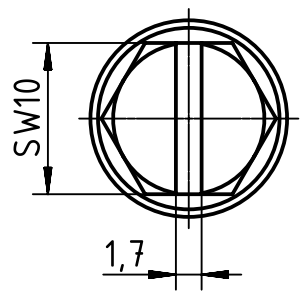

X (2:1)

	All Dimensions in mm Original Size DIN A4		Scale 1:2	Free size tol.		Ref. Sub. TB 19 40 024 0433 v. 10.01.11	
		All rights reserved Department EL PD - DE	Created by FINKEV	Inspected by GERB	Standardisation TIEMANNA	Date 2015-11-13	State Final Release
HARTING Electric GmbH & Co. KG D-32339 Espelkamp		Title Han 24HPR Hood Top Entry 2x M40 Screw Lo			Doc-Key / ECM-Nr. 100201953/UGD/004/B 500000094.164		
			Type TB	Number 19 40 024 0433		Rev. B	Page 1/1