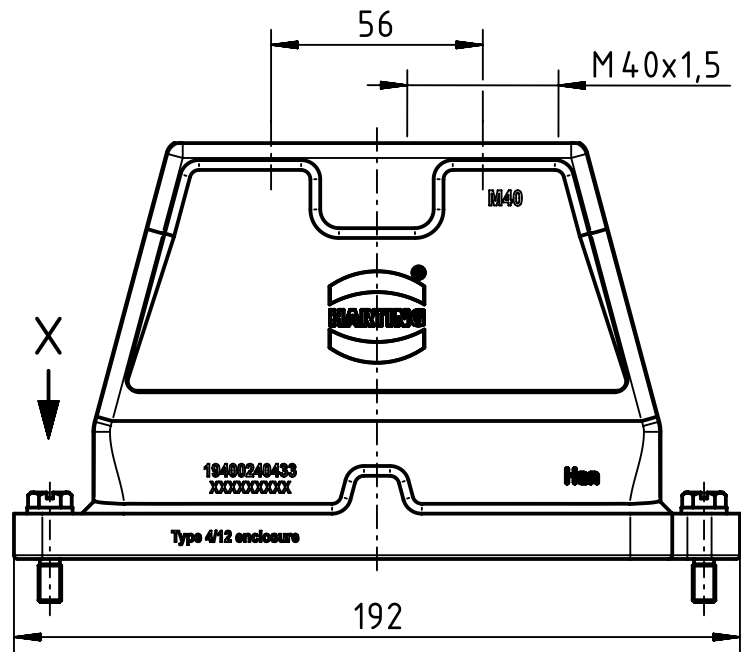

X (2:1)

	All Dimensions in mm Original Size DIN A4		Scale 1:2	Free size tol.		Ref. Sub. TB 19 40 024 0433 v. 10.01.11	
		All rights reserved Department EL PD - DE	Created by FINKEV	Inspected by GERB	Standardisation TIEMANNA	Date 2015-11-13	State Final Release
HARTING Electric GmbH & Co. KG D-32339 Espelkamp		Title Han 24HPR Hood Top Entry 2x M40 Screw Lo			Doc-Key / ECM-Nr. 100201953/UGD/004/B 500000094.164		
			Type TB	Number 19 40 024 0433		Rev. B	Page 1/1