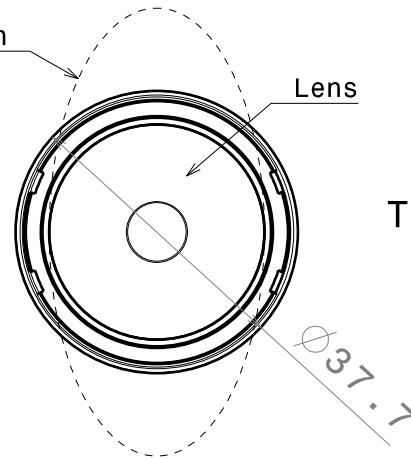

D

C

B

A

4

Isometric view

3

Front view

2

Oval beam direction

Top view

Materials:
 Lens PMMA
 Holder PC, BLACK

This drawing is our property.
 It can't be reproduced
 or communicated without
 our written agreement.

Ledil Oy
 Tehdaskatu 13
 FIN-24100 SALO
 Finland

DATE

12.04.2012

SIZE

A4

DRAWING NUMBER

-

REV

1.0

DESIGNED BY

p1

DATE

17.02.2011

SCALE

2:1

WEIGHT (g)

SHEET