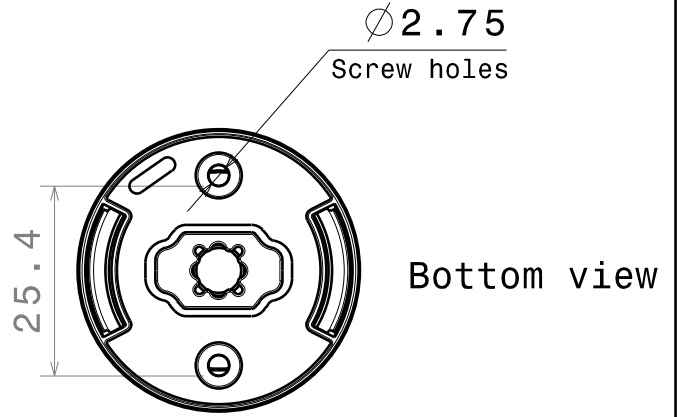

D

C

B

A

4

Isometric view

3

Front view

2

Oval beam direction

Top view

Materials:
 Lens PMMA
 Holder PC, BLACK

This drawing is our property.
 It can't be reproduced
 or communicated without
 our written agreement.

Ledil Oy
 Tehdaskatu 13
 FIN-24100 SALO
 Finland

DATE

12.04.2012

SIZE

A4

DRAWING NUMBER

-

REV

1.0

DESIGNED BY

p1

DATE

17.02.2011

SCALE

2:1

WEIGHT (g)

SHEET