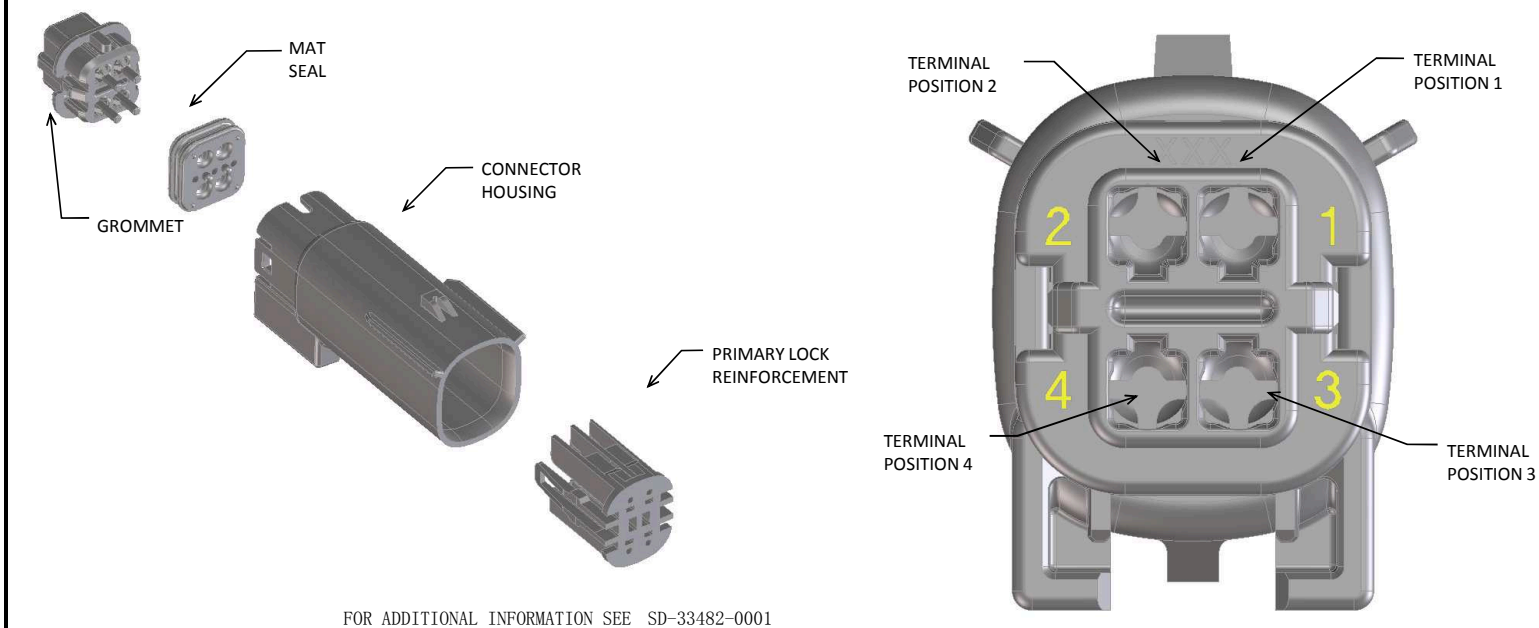

MX150 2X2 BLADE SEALED ASSEMBLY MAT SEAL
BOM AND PIN OUT SHEET

Table with 4 columns: ABBREVIATION, DESCRIPTION, COLOR, MATERIAL. It lists various components such as HOUSING, GROMMET CAP, and MAT SEAL with their respective color and material specifications.