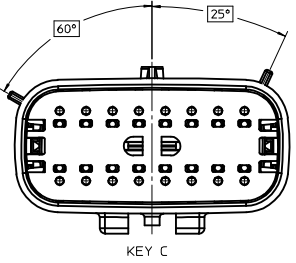

**SHEET DESCRIPTION**  
KEY CONFIGURATIONS

**2X2**

KEY A

KEY B

KEY C

KEY D

**2X3**

KEY A

KEY B

KEY C

KEY D

**2X4**

KEY A

KEY B

KEY C

KEY D

**SHEET DESCRIPTION**  
KEY CONFIGURATIONS CONT.

**2X6**

**2X8**

**2X10**

<b>ENTER DESCRIPTION</b> EC NO: UAU2017-0031 DRAWING NO: 2016/08/16 CHKD: APPR:KDEKOSKI 2016/09/01	QUALITY SYMBOLS ∇=0 ∇=0 ∇=0	GENERAL TOLERANCES (UNLESS SPECIFIED)		DIMENSION STYLE <b>MM ONLY</b>		SCALE 3:1	DESIGN UNITS METRIC	THIRD ANGLE PROJECTION
		4 PLACES ± --- ± --- 3 PLACES ± --- ± --- 2 PLACES ± 0.10 ± --- 1 PLACE ± 0.2 ± --- 0 PLACE ± --- ± ---	mm INCH ANGULAR ± 1 ° DRAFT WHERE APPLICABLE MUST REMAIN WITHIN DIMENSIONS	DRAWN BY DATE APPROFIT 2014/04/28 CHECKED BY DATE KBORUSZEWSKI 2014/04/29 APPROVED BY DATE VKOSHY 2014/05/14	MATERIAL NO. SEE NOTE 2a.	TITLE MX150 BLADE DUAL ROW SEALED ASSEMBLY MAT SEAL <b>molex</b>	DOCUMENT NO. SD-33482-0001	SHEET NO. 4 OF 9