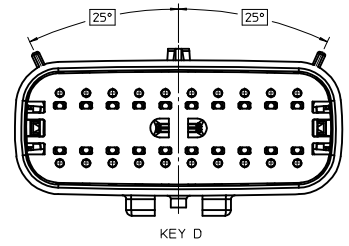

**SHEET DESCRIPTION**  
KEY CONFIGURATIONS CONT.

**2X6**

**2X8**

**2X10**

<b>ENTER DESCRIPTION</b> EC NO: UAU2017-0031 DRAWING NO: 2016/08/16 CHKD: APPR:KDEKOSKI 2016/09/01	QUALITY SYMBOLS ∇=0 ∇=0 ∇=0	GENERAL TOLERANCES (UNLESS SPECIFIED)		DIMENSION STYLE <b>MM ONLY</b>		SCALE 3:1	DESIGN UNITS METRIC	THIRD ANGLE PROJECTION
		4 PLACES ± --- ± --- 3 PLACES ± --- ± --- 2 PLACES ± 0.10 ± --- 1 PLACE ± 0.2 ± --- 0 PLACE ± --- ± ---	mm INCH ANGULAR ± 1 ° DRAFT WHERE APPLICABLE MUST REMAIN WITHIN DIMENSIONS	DRAWN BY DATE APPROFIT 2014/04/28 CHECKED BY DATE KBORUSZEWSKI 2014/04/29 APPROVED BY DATE VKOSHY 2014/05/14	MATERIAL NO. SEE NOTE 2a.	TITLE MX150 BLADE DUAL ROW SEALED ASSEMBLY MAT SEAL <b>molex</b>	DOCUMENT NO. SD-33482-0001	SHEET NO. 4 OF 9

**SHEET DESCRIPTION**

BLADE SEALED ASSEMBLY

**CHARTED DIMENSIONS**

DESCRIPTION	DIMENSIONS				
	A	B	C	D	E
2X2	15.54	1.75	24.40	54.45	22.23
2X3 STANDARD	19.04	3.50	26.21	54.45	22.23
2X3 LENGTHENED	19.04	3.50	26.21	56.45	22.23
2X4	22.54	1.75	27.21	54.45	22.23
2X6	29.54	1.75	32.27	54.45	22.23
2X8	36.54	1.75	38.88	54.45	22.23
2X10	43.64	1.75	45.65	54.45	22.05