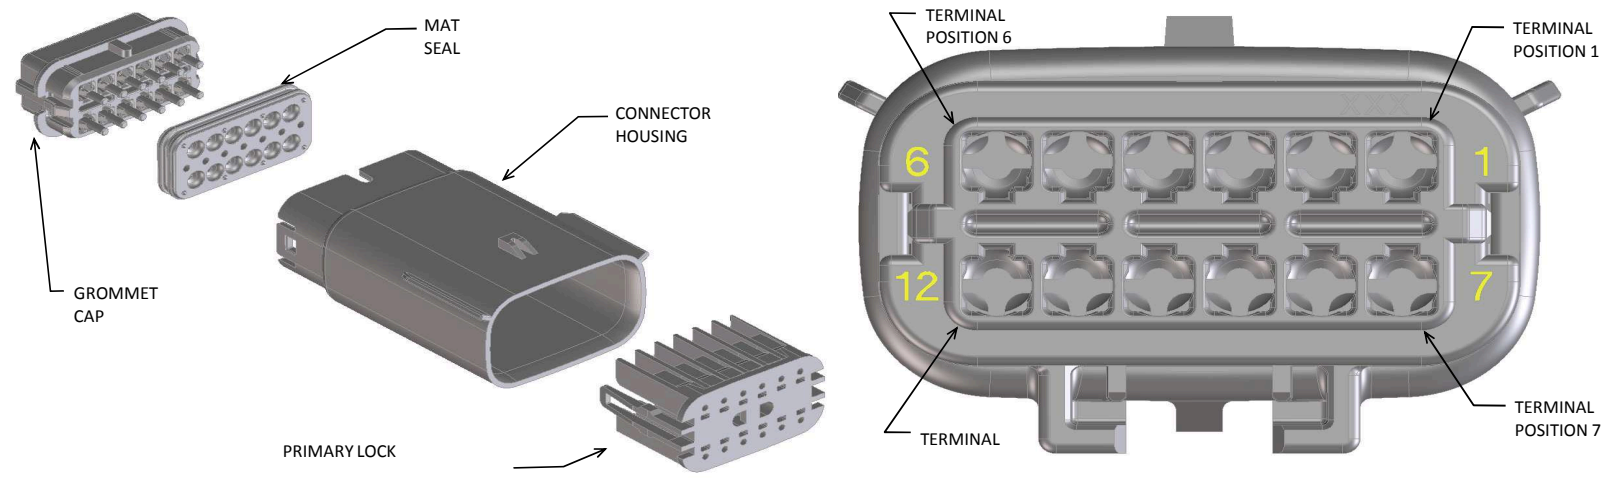

MX150 2X6 BLADE SEALED ASSY MAT SEAL BOM AND PIN OUT SHEET

ABBREVIATION	DESCRIPTION	COLOR	MATERIAL
A-BLK	HOUSING, KEYING OPTION A	BLACK	SPS/NYLON GF20
B-LG	HOUSING, KEYING OPTION B	LIGHT GRAY	SPS/NYLON GF20
C-BR	HOUSING, KEYING OPTION C	BROWN	SPS/NYLON GF20
D-GR	HOUSING, KEYING OPTION D	GREEN	SPS/NYLON GF20
A-YL	HOUSING, KEYING OPTION A	YELLOW	SPS/NYLON GF20
C-DG	HOUSING, KEYING OPTION C	DARK GRAY	SPS/NYLON GF20
D-SG	HOUSING, KEYING OPTION D	STONE GRAY	SPS/NYLON GF20
GCP	GROMMET CAP (PLUGGED)	BLACK	SPS/NYLON GF20
PLR	PLR	NATURAL	SPS/NYLON GF20
M-R	MAT SEAL	RUST RED	INHERENTLY LUBRICATED SILICONE
M-B	MAT SEAL	ROYAL BLUE	INHERENTLY LUBRICATED SILICONE

FOR ADDITIONAL INFORMATION SEE SD-33482-0001