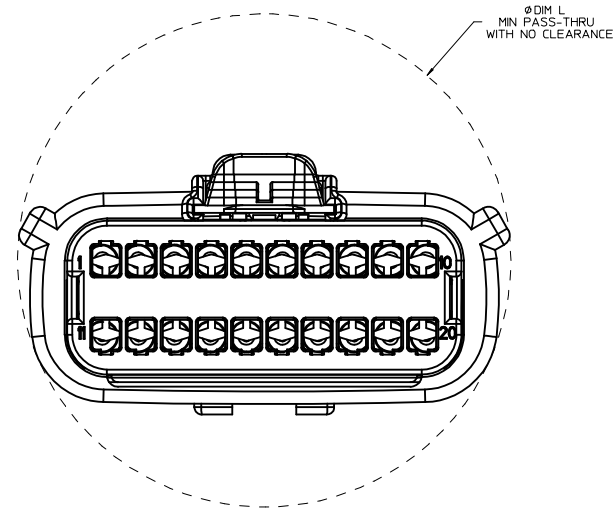

SHEET DESCRIPTION

SYSTEM PACKAGING

CHARTED DIMENSIONS

CKT	BLADE CONFIGURATION	RECEPTACLE CONFIGURATION	DIMENSIONS	
			K	L
2X2	STANDARD	W/O CLIPSLOT	72.78	28.00
		W/ CLIPSLOT	72.78	28.50
		LENGTHENED	77.21	28.00
2X3	STANDARD	W/O CLIPSLOT	72.78	28.00
		W/ CLIPSLOT	72.78	30.50
		LENGTHENED	74.79	30.50
2X4	STANDARD	W/O CLIPSLOT	72.78	29.50
		W/ CLIPSLOT	72.78	31.50
2X6	STANDARD	W/O CLIPSLOT	72.79	35.58
		W/ CLIPSLOT	72.79	35.58
2X8	STANDARD	W/O CLIPSLOT	72.67	42.25
		W/ CLIPSLOT	72.67	42.25
2X10	STANDARD	STANDARD	72.78	49.05

ENTER DESCRIPTION EC NO: UA02017-0031 DRAWING: 104 CHKD: APPR:KDEKOSKI 2016/08/16 2016/09/01	QUALITY SYMBOLS ∇=0 ∇=0 ∇=0	GENERAL TOLERANCES (UNLESS SPECIFIED) mm INCH 4 PLACES ± --- ± --- 3 PLACES ± --- ± --- 2 PLACES ± 0.10 ± --- 1 PLACE ± 0.2 ± --- 0 PLACE ± --- ± --- ANGULAR ± 1 ° DRAFT WHERE APPLICABLE MUST REMAIN WITHIN DIMENSIONS	DIMENSION STYLE MM ONLY DRAWN BY DATE APPROFFITT 2014/04/28 CHECKED BY DATE KBORUSZEWSKI 2014/04/29 APPROVED BY DATE VKOSHY 2014/05/14	SCALE 4:1 DESIGN UNITS METRIC THIRD ANGLE PROJECTION	TITLE MX150 BLADE DUAL ROW SEALED ASSEMBLY MAT SEAL molex	MATERIAL NO. SEE NOTE 2a. DOCUMENT NO. SD-33482-0001	SHEET NO. 6 OF 9
	THIS DRAWING CONTAINS INFORMATION THAT IS PROPRIETARY TO MOLEX INCORPORATED AND SHOULD NOT BE USED WITHOUT WRITTEN PERMISSION						
	SIZE 1						
	REV