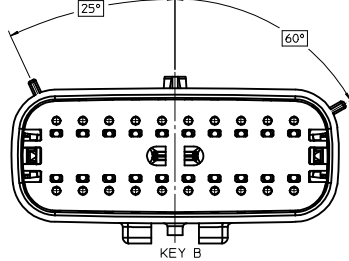

**SHEET DESCRIPTION**  
KEY CONFIGURATIONS CONT.

**2X6**

**2X8**

**2X10**

<b>ENTER DESCRIPTION</b> EC NO: UAU2017-0031 DRAWING NO: 2016/08/16 CHKD: APPR:KDEKOSKI 2016/09/01	QUALITY SYMBOLS ∇=0 ∇=0 ∇=0	GENERAL TOLERANCES (UNLESS SPECIFIED)		DIMENSION STYLE <b>MM ONLY</b>		SCALE 3:1	DESIGN UNITS METRIC	THIRD ANGLE PROJECTION
		4 PLACES ± --- ± --- 3 PLACES ± --- ± --- 2 PLACES ± 0.10 ± --- 1 PLACE ± 0.2 ± --- 0 PLACE ± --- ± ---	mm INCH ANGULAR ± 1 ° DRAFT WHERE APPLICABLE MUST REMAIN WITHIN DIMENSIONS	DRAWN BY DATE APPROFIT 2014/04/28 CHECKED BY DATE KBORUSZEWSKI 2014/04/29 APPROVED BY DATE VKOSHY 2014/05/14	MATERIAL NO. SEE NOTE 2a.	TITLE MX150 BLADE DUAL ROW SEALED ASSEMBLY MAT SEAL <b>molex</b>	DOCUMENT NO. SD-33482-0001	SHEET NO. 4 OF 9

**SHEET DESCRIPTION**

BLADE SEALED ASSEMBLY

**CHARTED DIMENSIONS**

DESCRIPTION	DIMENSIONS				
	A	B	C	D	E
2X2	15.54	1.75	24.40	54.45	22.23
2X3 STANDARD	19.04	3.50	26.21	54.45	22.23
2X3 LENGTHENED	19.04	3.50	26.21	56.45	22.23
2X4	22.54	1.75	27.21	54.45	22.23
2X6	29.54	1.75	32.27	54.45	22.23
2X8	36.54	1.75	38.88	54.45	22.23
2X10	43.64	1.75	45.65	54.45	22.05