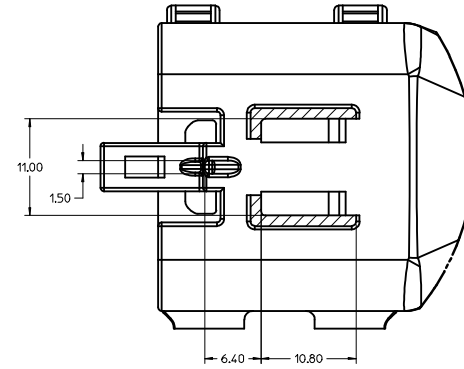

SHEET DESCRIPTION

BACKSHELL

Partial Z-Z
SCALE 35:1

ENTER DESCRIPTION EC NO: UAU2017-0031 DRAWING: 104 CHKD: APPR: KDKOSKI 2016/09/01	QUALITY SYMBOLS ∇=0 ∇=0 ∇=0	GENERAL TOLERANCES (UNLESS SPECIFIED)		DIMENSION STYLE MM ONLY		SCALE 3.5:1	DESIGN UNITS METRIC	THIRD ANGLE PROJECTION		
		4 PLACES ± --- ± ---	3 PLACES ± --- ± ---	2 PLACES ± 0.10 ± ---	1 PLACE ± 0.2 ± ---	0 PLACE ± --- ± ---	DRAWN BY DATE APPROFFITT 2014/04/28	TITLE MX150 BLADE DUAL ROW SEALED ASSEMBLY MAT SEAL		
		ANGULAR ± 1 °		DRAFT WHERE APPLICABLE MUST REMAIN WITHIN DIMENSIONS		SEE NOTE 2a.	CHECKED BY DATE KBORUSZEWSKI 2014/04/29	APPROVED BY DATE VKOSHY 2014/05/14		
		MATERIAL NO.		DOCUMENT NO.		SHEET NO.	THIS DRAWING CONTAINS INFORMATION THAT IS PROPRIETARY TO MOLEX INCORPORATED AND SHOULD NOT BE USED WITHOUT WRITTEN PERMISSION