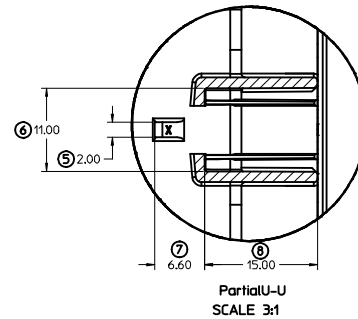

SHEET DESCRIPTION

BLADE SEALED ASSEMBLY

CHARTED DIMENSIONS

DESCRIPTION	DIMENSIONS				
	A	B	C	D	E
2X2	15.54	1.75	24.40	54.45	22.23
2X3 STANDARD	19.04	3.50	26.21	54.45	22.23
2X3 LENGTHENED	19.04	3.50	26.21	56.45	22.23
2X4	22.54	1.75	27.21	54.45	22.23
2X6	29.54	1.75	32.27	54.45	22.23
2X8	36.54	1.75	38.88	54.45	22.23
2X10	43.64	1.75	45.65	54.45	22.05

OPTIONAL LASER MARKING ON THIS SURFACE SEE NOTE 3g.

PRIMARY LOCK REINFORCEMENT (PLR) SHOWN IN PRE-STAGED POSITION
SECTION W-W