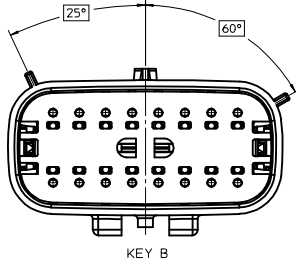

**SHEET DESCRIPTION**  
KEY CONFIGURATIONS

**2X2**

KEY A

KEY B

KEY C

KEY D

**2X3**

KEY A

KEY B

KEY C

KEY D

**2X4**

KEY A

KEY B

KEY C

KEY D

<b>ENTER DESCRIPTION</b> EC NO: UAU2017-0031 DRAWING: 104 CHKD: APPR: KCEKOSKI	2016/08/16 2016/09/01	QUALITY SYMBOLS ▽=0 ▽=0 ▽=0	GENERAL TOLERANCES (UNLESS SPECIFIED)		DIMENSION STYLE	SCALE	DESIGN UNITS	THIRD ANGLE PROJECTION
			m	INCH	MM ONLY	3:1	METRIC	<input checked="" type="checkbox"/>
			4 PLACES ± --- ± ---	APPROFF ITT	DATE	TITLE		
			3 PLACES ± --- ± ---	CHECKED BY	DATE	MX150 BLADE DUAL ROW SEALED ASSEMBLY MAT SEAL		
2 PLACES ± 0.10 ± ---	KBORUSZEWSKI	2014/04/29	<b>molex</b> MATERIAL NO. SEE NOTE 2a. DOCUMENT NO. SD-33482-0001					
1 PLACE ± 0.2 ± ---	APPROVED BY	DATE				SHEET NO.		
0 PLACE ± --- ± ---	VKOSHY	2014/05/14	3 OF 9					
ANGULAR ± 1 °			THIS DRAWING CONTAINS INFORMATION THAT IS PROPRIETARY TO MOLEX INCORPORATED AND SHOULD NOT BE USED WITHOUT WRITTEN PERMISSION					
DRAFT WHERE APPLICABLE MUST REMAIN WITHIN DIMENSIONS								

**SHEET DESCRIPTION**  
KEY CONFIGURATIONS CONT.

**2X6**

**2X8**

**2X10**

<b>ENTER DESCRIPTION</b> EC NO: UAU2017-0031 DRAWING NO: 2016/08/16 CHKD: APPR:KDEKOSKI 2016/09/01	QUALITY SYMBOLS ∇=0 ∇=0 ∇=0	GENERAL TOLERANCES (UNLESS SPECIFIED)		DIMENSION STYLE <b>MM ONLY</b>		SCALE 3:1	DESIGN UNITS METRIC	THIRD ANGLE PROJECTION
		4 PLACES ± --- ± --- 3 PLACES ± --- ± --- 2 PLACES ± 0.10 ± --- 1 PLACE ± 0.2 ± --- 0 PLACE ± --- ± ---	mm INCH ANGULAR ± 1 ° DRAFT WHERE APPLICABLE MUST REMAIN WITHIN DIMENSIONS	DRAWN BY DATE APPROFIT 2014/04/28 CHECKED BY DATE KBORUSZEWSKI 2014/04/29 APPROVED BY DATE VKOSHY 2014/05/14	MATERIAL NO. SEE NOTE 2a.	TITLE MX150 BLADE DUAL ROW SEALED ASSEMBLY MAT SEAL <b>molex</b>	DOCUMENT NO. SD-33482-0001	SHEET NO. 4 OF 9