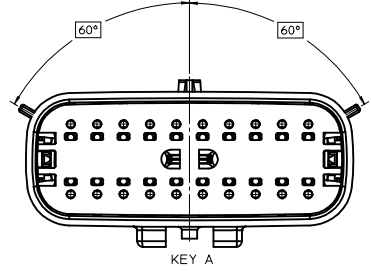

**SHEET DESCRIPTION**  
KEY CONFIGURATIONS CONT.

**2X6**

**2X8**

**2X10**

<b>ENTER DESCRIPTION</b> EC NO: UAU2017-0031 DRAWING NO: 2016/08/16 CHKD: APPR:KDEKOSKI 2016/09/01	QUALITY SYMBOLS ∇=0 ∇=0 ∇=0	GENERAL TOLERANCES (UNLESS SPECIFIED)		DIMENSION STYLE <b>MM ONLY</b>		SCALE 3:1	DESIGN UNITS METRIC	THIRD ANGLE PROJECTION
		4 PLACES ± --- ± --- 3 PLACES ± --- ± --- 2 PLACES ± 0.10 ± --- 1 PLACE ± 0.2 ± --- 0 PLACE ± --- ± ---	mm INCH ANGULAR ± 1 ° DRAFT WHERE APPLICABLE MUST REMAIN WITHIN DIMENSIONS	DRAWN BY DATE APPROFIT 2014/04/28 CHECKED BY DATE KBORUSZEWSKI 2014/04/29 APPROVED BY DATE VKOSHY 2014/05/14	MATERIAL NO. SEE NOTE 2a.	TITLE MX150 BLADE DUAL ROW SEALED ASSEMBLY MAT SEAL <b>molex</b>	DOCUMENT NO. SD-33482-0001	SHEET NO. 4 OF 9

**SHEET DESCRIPTION**

BLADE SEALED ASSEMBLY

**CHARTED DIMENSIONS**

DESCRIPTION	DIMENSIONS				
	A	B	C	D	E
2X2	15.54	1.75	24.40	54.45	22.23
2X3 STANDARD	19.04	3.50	26.21	54.45	22.23
2X3 LENGTHENED	19.04	3.50	26.21	56.45	22.23
2X4	22.54	1.75	27.21	54.45	22.23
2X6	29.54	1.75	32.27	54.45	22.23
2X8	36.54	1.75	38.88	54.45	22.23
2X10	43.64	1.75	45.65	54.45	22.05