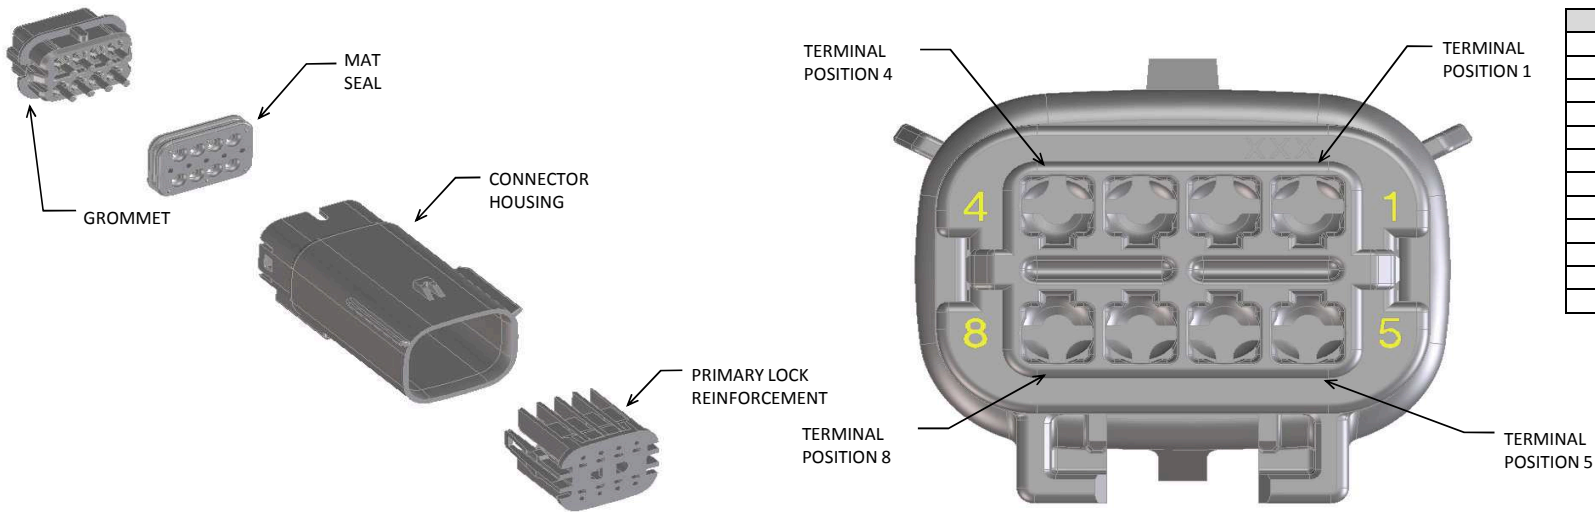

MX150 2X4 BLADE SEALED ASSEMBLY MAT SEAL
BOM AND PIN OUT SHEET

ABBREVIATION	DESCRIPTION	COLOR	MATERIAL
A-BLK	HOUSING, KEYING OPTION A	BLACK	SPS/NYLON GF20
B-LG	HOUSING, KEYING OPTION B	LIGHT GRAY	SPS/NYLON GF20
C-BR	HOUSING, KEYING OPTION C	BROWN	SPS/NYLON GF20
D-GR	HOUSING, KEYING OPTION D	GREEN	SPS/NYLON GF20
C-DG	HOUSING, KEYING OPTION C	DARK GRAY	SPS/NYLON GF20
D-SG	HOUSING, KEYING OPTION D	STONE GRAY	SPS/NYLON GF20
A-YW	HOUSING, KEYING OPTION A	YELLOW	SPS/NYLON GF20
GCP	GROMMET CAP (PLUGGED)	BLACK	SPS/NYLON GF20
GCO	GROMMET CAP (OPEN)	BLACK	SPS/NYLON GF20
PLR	PLR	NATURAL	SPS/NYLON GF20
M-R	MAT SEAL	RUST RED	INHERENTLY LUBRICATED SILICONE
M-B	MAT SEAL	ROYAL BLUE	INHERENTLY LUBRICATED SILICONE

FOR ADDITIONAL INFORMATION SEE SD-33482-0001