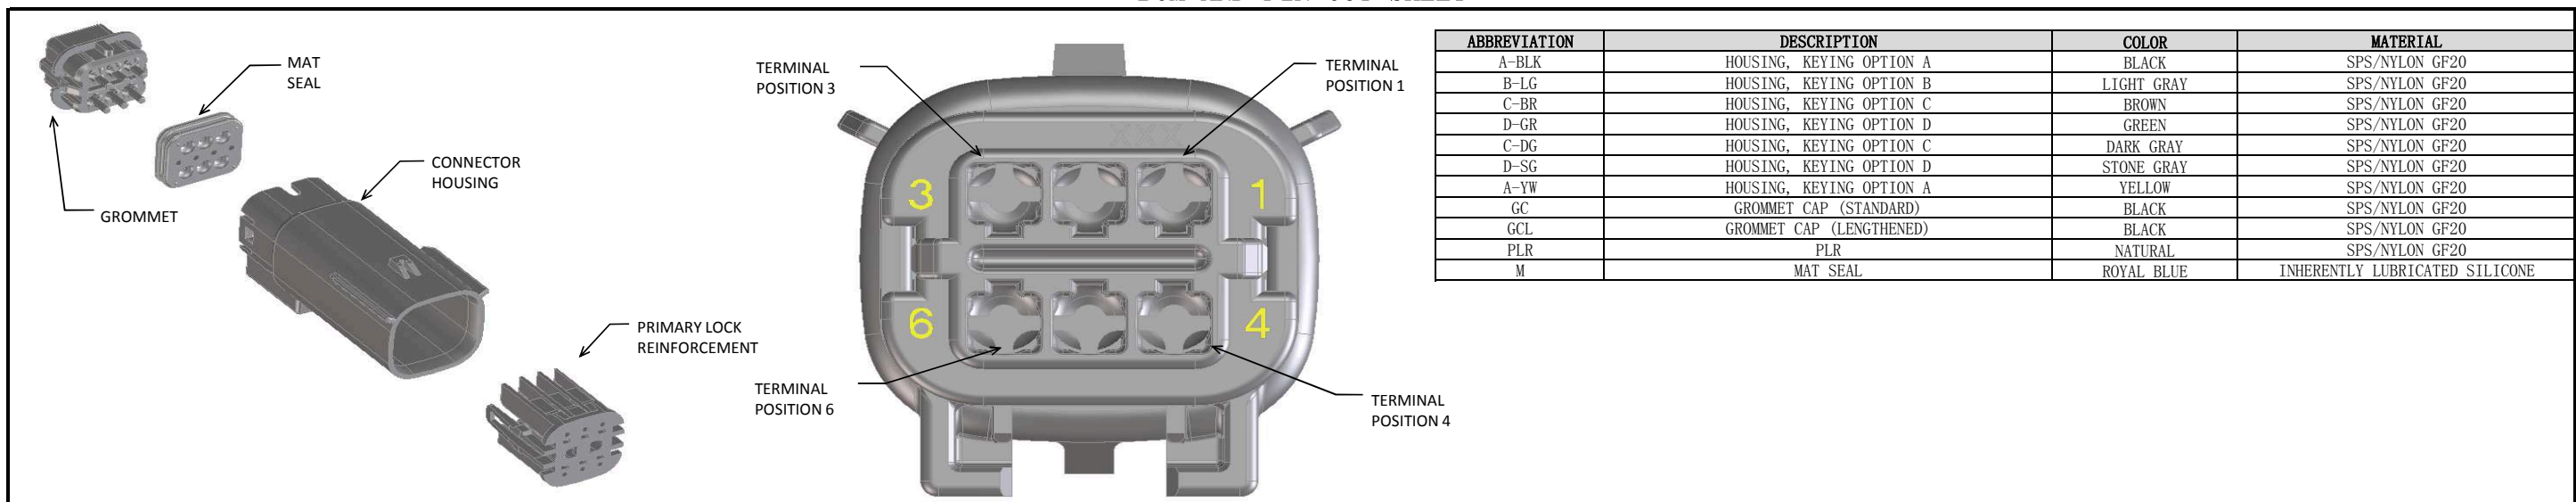

MX150 2X3 BLADE SEALED ASSEMBLY MAT SEAL BOM AND PIN OUT SHEET

ABBREVIATION	DESCRIPTION	COLOR	MATERIAL
A-BLK	HOUSING, KEYING OPTION A	BLACK	SPS/NYLON GF20
B-LG	HOUSING, KEYING OPTION B	LIGHT GRAY	SPS/NYLON GF20
C-BR	HOUSING, KEYING OPTION C	BROWN	SPS/NYLON GF20
D-GR	HOUSING, KEYING OPTION D	GREEN	SPS/NYLON GF20
C-DG	HOUSING, KEYING OPTION C	DARK GRAY	SPS/NYLON GF20
D-SG	HOUSING, KEYING OPTION D	STONE GRAY	SPS/NYLON GF20
A-YW	HOUSING, KEYING OPTION A	YELLOW	SPS/NYLON GF20
GC	GROMMET CAP (STANDARD)	BLACK	SPS/NYLON GF20
GCL	GROMMET CAP (LENGTHENED)	BLACK	SPS/NYLON GF20
PLR	PLR	NATURAL	SPS/NYLON GF20
M	MAT SEAL	ROYAL BLUE	INHERENTLY LUBRICATED SILICONE

FOR ADDITIONAL INFORMATION SEE SD-33482-0001