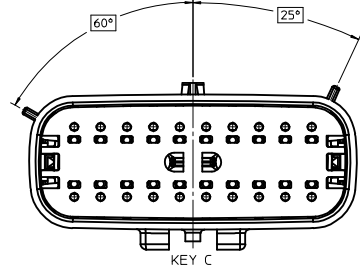

**SHEET DESCRIPTION**  
KEY CONFIGURATIONS CONT.

**2X6**

**2X8**

**2X10**

<b>ENTER DESCRIPTION</b> EC NO: UAU2017-0031 DRAWING NO: 2016/08/16 CHKD: APPR:KDEKOSKI 2016/09/01	QUALITY SYMBOLS ∇=0 ∇=0 ∇=0	GENERAL TOLERANCES (UNLESS SPECIFIED)		DIMENSION STYLE <b>MM ONLY</b>		SCALE 3:1	DESIGN UNITS METRIC	THIRD ANGLE PROJECTION
		4 PLACES ± --- ± --- 3 PLACES ± --- ± --- 2 PLACES ± 0.10 ± --- 1 PLACE ± 0.2 ± --- 0 PLACE ± --- ± ---	mm INCH ANGULAR ± 1 ° DRAFT WHERE APPLICABLE MUST REMAIN WITHIN DIMENSIONS	DRAWN BY DATE APPROFIT 2014/04/28 CHECKED BY DATE KBORUSZEWSKI 2014/04/29 APPROVED BY DATE VKOSHY 2014/05/14	MATERIAL NO. SEE NOTE 2a.	TITLE MX150 BLADE DUAL ROW SEALED ASSEMBLY MAT SEAL <b>molex</b>	DOCUMENT NO. SD-33482-0001	SHEET NO. 4 OF 9

**SHEET DESCRIPTION**

BLADE SEALED ASSEMBLY

**CHARTED DIMENSIONS**

DESCRIPTION	DIMENSIONS				
	A	B	C	D	E
2X2	15.54	1.75	24.40	54.45	22.23
2X3 STANDARD	19.04	3.50	26.21	54.45	22.23
2X3 LENGTHENED	19.04	3.50	26.21	56.45	22.23
2X4	22.54	1.75	27.21	54.45	22.23
2X6	29.54	1.75	32.27	54.45	22.23
2X8	36.54	1.75	38.88	54.45	22.23
2X10	43.64	1.75	45.65	54.45	22.05