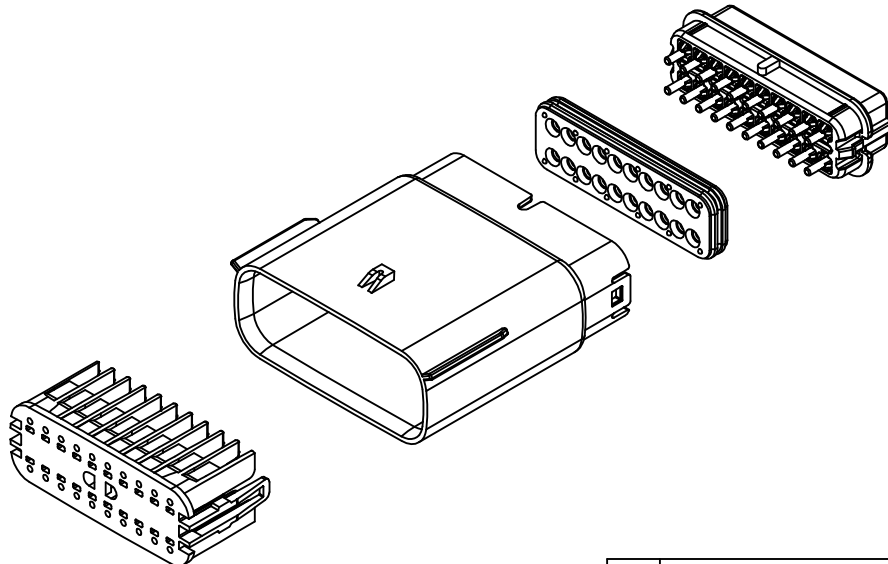

2x2

2x3

2x4

2x6

2x8

2x10

REV	REV DESCRIPTION
E	ADDED CHARTED DIMENSIONS FOR 2X2, 2X4, 2X6 AND 2X8 WITH CLIP/SLOT
D	MINOR GEOMETRY CHANGE FOR UL V0
C3	ADD 2X4
C2	ADD 2X3
C1	ADD UL V0 CONFIGURATIONS
C	ADD 2X8
B1	ADD 2X6 BACKSHELL INFO
B	ADD 2X6
A	INITIAL RELEASE