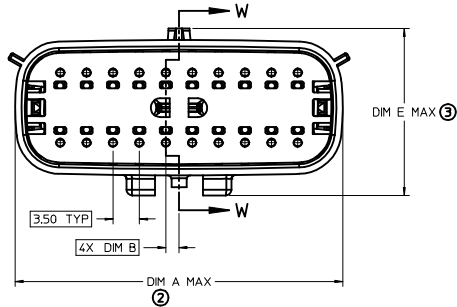

SHEET DESCRIPTION

BLADE SEALED ASSEMBLY

CHARTED DIMENSIONS

DESCRIPTION	DIMENSIONS				
	A	B	C	D	E
2X2	15.54	1.75	24.40	54.45	22.23
2X3 STANDARD	19.04	3.50	26.21	54.45	22.23
2X3 LENGTHENED	19.04	3.50	26.21	56.45	22.23
2X4	22.54	1.75	27.21	54.45	22.23
2X6	29.54	1.75	32.27	54.45	22.23
2X8	36.54	1.75	38.88	54.45	22.23
2X10	43.64	1.75	45.65	54.45	22.05

OPTIONAL LASER MARKING ON THIS SURFACE SEE NOTE 3g.

PRIMARY LOCK REINFORCEMENT (PLR) SHOWN IN PRE-STAGED POSITION
SECTION W-W