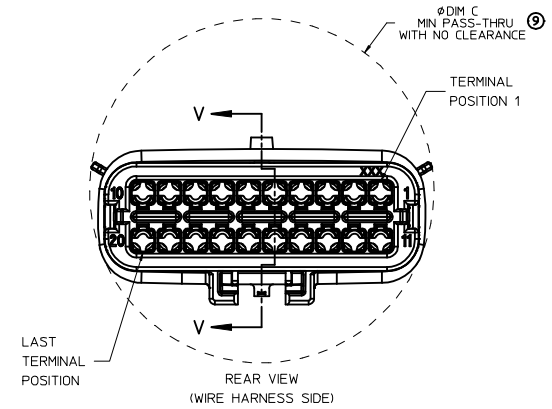

SHEET DESCRIPTION

BLADE SEALED ASSEMBLY

CHARTED DIMENSIONS

DESCRIPTION	DIMENSIONS				
	A	B	C	D	E
2X2	15.54	1.75	24.40	54.45	22.23
2X3 STANDARD	19.04	3.50	26.21	54.45	22.23
2X3 LENGTHENED	19.04	3.50	26.21	56.45	22.23
2X4	22.54	1.75	27.21	54.45	22.23
2X6	29.54	1.75	32.27	54.45	22.23
2X8	36.54	1.75	38.88	54.45	22.23
2X10	43.64	1.75	45.65	54.45	22.05

OPTIONAL LASER MARKING ON THIS SURFACE SEE NOTE 3g.

PRIMARY LOCK REINFORCEMENT (PLR) SHOWN IN PRE-STAGED POSITION
SECTION W-W