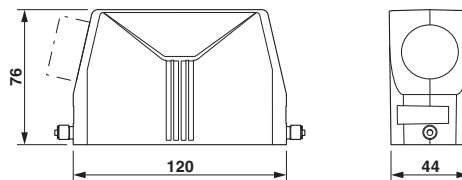

Dimensions

Height	76 mm
Width	44 mm
Length	120 mm

Ambient conditions

Degree of protection of housing (IP)	IP66
	IP69K (ISO 20653:2013-02, with suitable screw connection)
	IP67
Degree of protection of housing (NEMA)	4
	4X

Housing - HC-STA-B24-HHFS-1STP21-EL-AL - 1412759

Technical data

Ambient conditions

	12
Ambient temperature (operation)	-40 °C ... 125 °C

General

Note	for contact inserts HC-B24, BB46, D64, DD108, HV10/16, M
Size	B24
Housing type	Sleeve housing
Locking type	for single locking latch
No. of cable outlets	1
Cable exit	lateral
Screw connection	none
Type of the screw connection	1x Pg21
Housing material	Die-cast aluminum, salt water resistant
Housing surface material	Uncoated

Drawings

Dimensional drawing

Dimensional drawing

Classifications

eCl@ss

eCl@ss 5.1	27143424
eCl@ss 6.0	27143423
eCl@ss 8.0	27440202
eCl@ss 9.0	27440202

ETIM

ETIM 5.0	EC000437
----------	----------